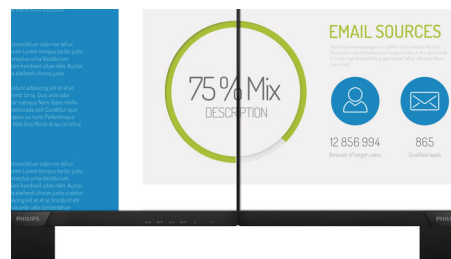

UltraNarrow Border

The new Philips displays feature ultra-narrow borders which allow for minimal distractions and maximum viewing size. Especially suited for multi-display or tiling setup like gaming, graphic design and professional applications, the ultra-narrow border display gives you the feeling of using one large display.