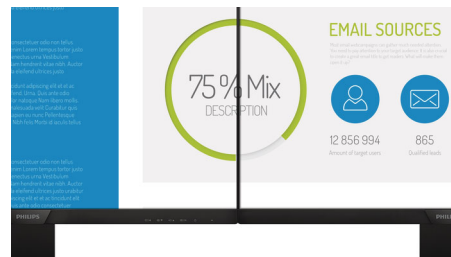

UltraNarrow Border

The new Philips displays feature ultra-narrow borders which allow for minimal distractions and maximum viewing size. Especially suited for multi-display or tiling setup like gaming, graphic design and professional applications, the ultra-narrow border display gives you the feeling of using one large display.