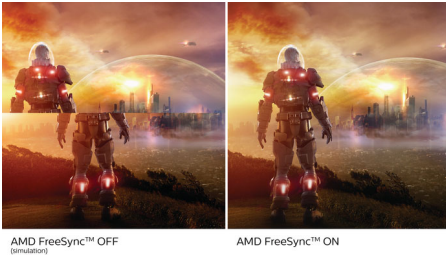

- VA display gives awesome images with wide viewing angle
- Ultra Wide-Color wider range of colors for a vivid picture

Design to enhance the senses

- Curved display design for more immersive experience
- Narrow border display for a seamless appearance

Get comfortable

- Screen tilts to your ideal, individualized viewing angle
- LowBlue Mode for easy on-the-eyes productivity
- Less eye fatigue with Flicker-free technology

PHILIPS

Highlights

Ultra-smooth gaming