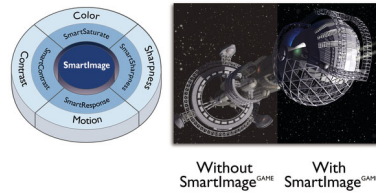

SmartImage Game mode

The new Philips gaming display has quick access OSD fine tuned for gamers, offering you multiple options. "FPS" mode (First person shooting) improves dark themes in games, allowing you to see hidden objects in dark areas. "Racing" mode adapts display with fastest response time, high color, along with image adjustments. "RTS" mode (Real time strategy) has a special SmartFrame mode which enables highlighting of specific area and allows for size and image adjustments. Gamer 1 and Gamer 2 enable you to save personal customized settings based on different games, ensuring best performance.