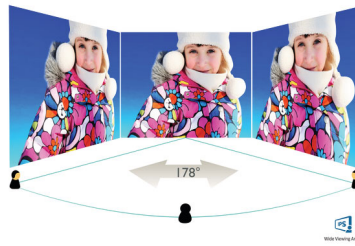

IPS technology

IPS displays use an advanced technology which gives you extra wide viewing angles of 178/178 degree, making it possible to view the display from almost any angle. Unlike standard TN panels, IPS displays gives you remarkably crisp images with vivid colors, making it ideal not only for Photos, movies and web browsing, but also for professional applications which demand color accuracy and consistent brightness at all times.