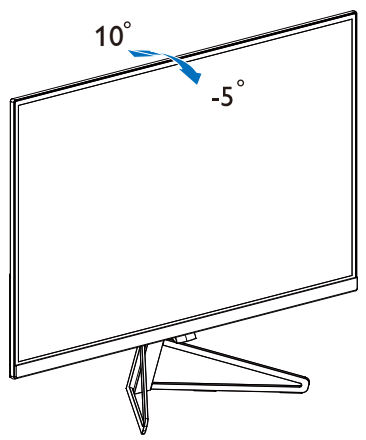

GRAPHIC DEVELOPMENT MMD	
Product name	XX5C7-QSG
Project name	XX5C7-QSG
Project no.	
Finishing	Folded sheet
Scale	1:1
Size Spreads	594 (W) x 210 (H) mm
Size	148.5 (W) x 210 (H) mm
Operator(s)	
Date amended	Jul. 14, 2016
VERSION No.	13
APPROVAL	
QC Lithographer	
Product Manager	
Date Check	
ARTWORK DOCUMENT	
Paper	80gsm White, woodfree coated
Numbers of colours	2C2C
Spotcolor	
Aftertreatment	
☐	Cropping
☐	Coating
☐	Varnishing
☐	Embossing
☐	Cutterguide
☐	Die-cut
☐	Binding
☐	Glue

4

245C7, 275C7

325C7

- **EN** Need help?
  Online help: www.philips.com/support
- **SC** 需要帮助?
  在线帮助: www.philips.com/support
- **FR** Besoin d'Aide ?
  Aide en ligne: www.philips.com/support
- **ES** ¿Necesita ayuda?
  Ayuda en línea: www.philips.com/support
- **DE** Benötigen Sie Hilfe?
  Online-Hilfe: www.philips.com/support
- **IT** Avete bisogno di aiuto?
  Guida in linea: www.philips.com/support
- **BR** Precisa ajuda?
  Ajuda online: www.philips.com/support
- **KO** 도움이 필요하십니까?
  온라인 도움말: www.philips.com/support
- **UA** Потребуйте допомоги?
  Підтримка он-лайн: www.philips.com/support
- **RU** Нужна помощь?
  Интерактивная справка: www.philips.com/support
- **TR** Yardıma ihtiyacınız var mı?
  Online yardım: www.philips.com/support
- **HI** क्या सहायता की जरूरत है?
  ऑनलाईन सहायता: www.philips.com/support
- **AR** هل تريد المساعدة?
  www.philips.com/support للمساعدة عبر الإنترنت
- **JP** ヘルプが必要ですか?
  オンラインヘルプ: www.philips.com/support

Version: M7XX5CQ1WWT
© 2016 Koninklijke Philips N.V. All rights reserved.
Specifications are subject to change without notice.
Philips and the Philips Shield Emblem are registered trademarks of Koninklijke Philips N.V. and are used under license from Koninklijke Philips N.V.
www.philips.com

Register your product and get support at
www.philips.com/welcome

245C7
275C7
325C7

Quick
Start

PHILIPS

* CD

AC/DC Adapter

* VGA

* HDMI