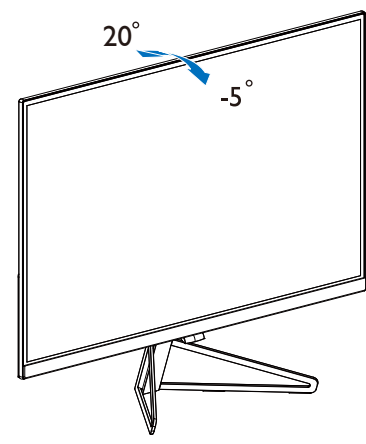

GRAPHIC DEVELOPMENT MMD	
Product name	XX5C7-QSG
Project name	XX5C7-QSG
Project no.	
Finishing	Folded sheet
Scale	1:1
Size Spreads	594 (W) x 210 (H) mm
Size	148.5 (W) x 210 (H) mm
Operator(s)	
Date amended	Jul. 14, 2016
VERSION No.	13
APPROVAL	
QC Lithographer	
Product Manager	
Date Check	
ARTWORK DOCUMENT	
Paper	80gsm White, woodfree coated
Numbers of colours	2C2C
Spotcolor	
Aftertreatment	
☐	Cropping
☐	Coating
☐	Varnishing
☐	Embossing
☐	Cutterguide
☐	Die-cut
☐	Binding
☐	Glue

4

245C7, 275C7