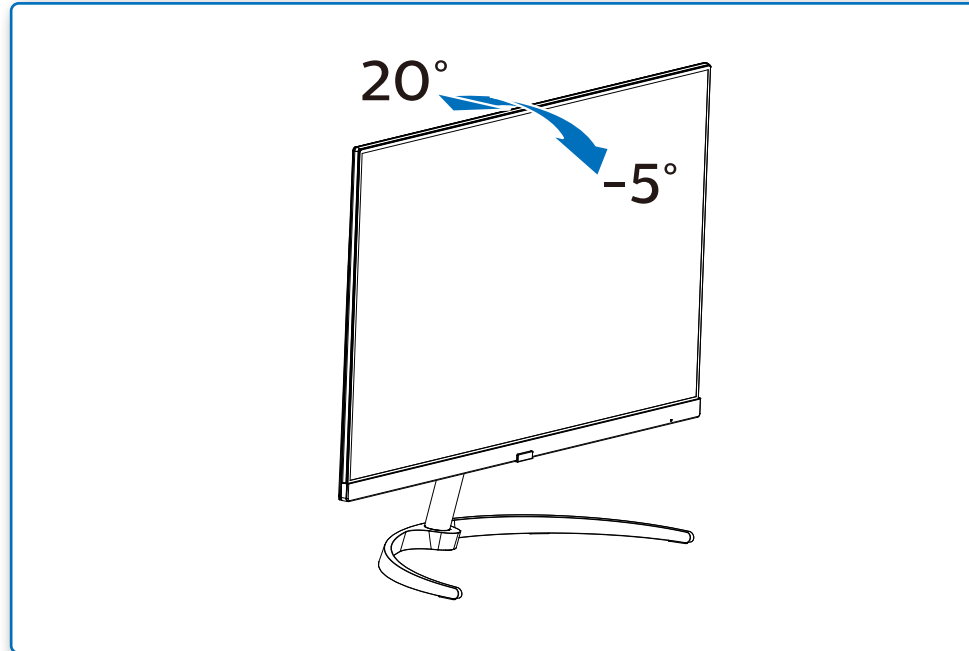

GRAPHIC DEVELOPMENT MMD	
Product name	241E9-QSG
Project no.	241E9-QSG
Finishing	Folded sheet
Scale	1:1
Size Spreads	594 (W) x 210 (H) mm
Size	148.5 (W) x 210 (H) mm
Operator(s)	
Date amended	2018
VERSION No.	13
APPROVAL	
QC Lithographer	
Product Manager	
Date Check	
ARTWORK DOCUMENT	
Paper	80gsm White, woodfree coated
Numbers of colours	2Cx2C
Spotcolor	
Aftertreatment	
☐ Cropping	
☐ Coating	
☐ Varnishing	
☐ Embossing	
☐ Cutterguide	
☐ Die-cut	
☐ Binding	
☐ Glue	

3

4

EN Need help?
Online help: www.philips.com/support

SC 需要帮助?
在线帮助: www.philips.com/support

FR Besoin d'Aide ?
Aide en ligne: www.philips.com/support

ES ¿Necesita ayuda?
Ayuda en línea: www.philips.com/support

DE Benötigen Sie Hilfe?
Online-Hilfe: www.philips.com/support

IT Avete bisogno di aiuto?
Guida in linea: www.philips.com/support

BR Precisa ajuda?
Ajuda online: www.philips.com/support

KO 도움이 필요하신가요?
온라인 도움말: www.philips.com/support

UK Потребуйте допомоги?
Підтримка он-лайн: www.philips.com/support

RU Нужна помощь?
Интерактивная справка:
www.philips.com/support

TR Yardım ihtiyacınız var mı?
Online yardım: www.philips.com/support

HI क्या सहायता की जरूरत है?
ऑनलाइन सहायता: www.philips.com/support

AR هل تريد المساعدة؟
www.philips.com/support

JP ヘルプが必要ですか?
オンラインヘルプ: www.philips.com/support

Version: M9241EQ1WWL
© 2018 Koninklijke Philips N.V. All rights reserved.

This product was manufactured and brought to the market by or on behalf of Top Victory Investments Ltd. or one of its affiliates. Top Victory Investments Ltd. is the warrantor in relation to this product. Philips and the Philips Shield Emblem are registered trademarks of Koninklijke Philips N.V. used under license.

Specifications are subject to change without notice.

www.philips.com