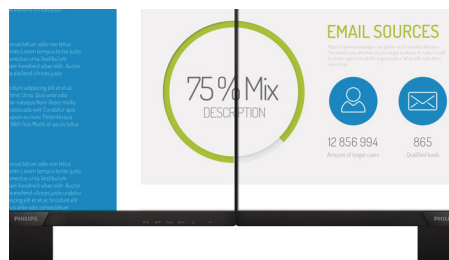

16:9 Full HD display

Picture quality matters. Regular displays deliver quality, but you expect more. This display features enhanced Full HD 1920 x 1080 resolution. With Full HD for crisp detail paired with high brightness, incredible contrast and realistic colors expect a true to life picture.

UltraNarrow Border

The new Philips displays feature ultra-narrow borders which allow for minimal distractions

and maximum viewing size. Especially suited for multi-display or tiling setup like gaming, graphic design and professional applications, the ultra-narrow border display gives you the feeling of using one large display.

Specifications

Picture/Display

- LCD panel type: IPS technology
- Backlight type: W-LED system
- Panel Size: 27 inch / 68.6 cm
- Effective viewing area: 597.9 (H) x 336.3 (V)
- Display Screen Coating: Anti-Glare, 3H, Haze 25%
- Aspect ratio: 16:9
- Maximum resolution: 1920 x 1080 @ 75 Hz*
- Pixel Density: 82 PPI
- Response time (typical): 5 ms (Gray to Gray)*
- Brightness: 250 cd/m²
- Contrast ratio (typical): 1000:1
- SmartContrast: 20,000,000:1
- Pixel pitch: 0.311 x 0.311 mm
- Viewing angle: 178° (H) / 178° (V), @ C/R > 10
- Flicker-free
- Picture enhancement: SmartImage game
- Color gamut (typical): NTSC 93%*, sRGB 124%*
- Display colors: 16.7 M
- Scanning Frequency: 38 - 89 kHz (H) / 50 - 75 Hz (V)
- LowBlue Mode
- sRGB
- FreeSync