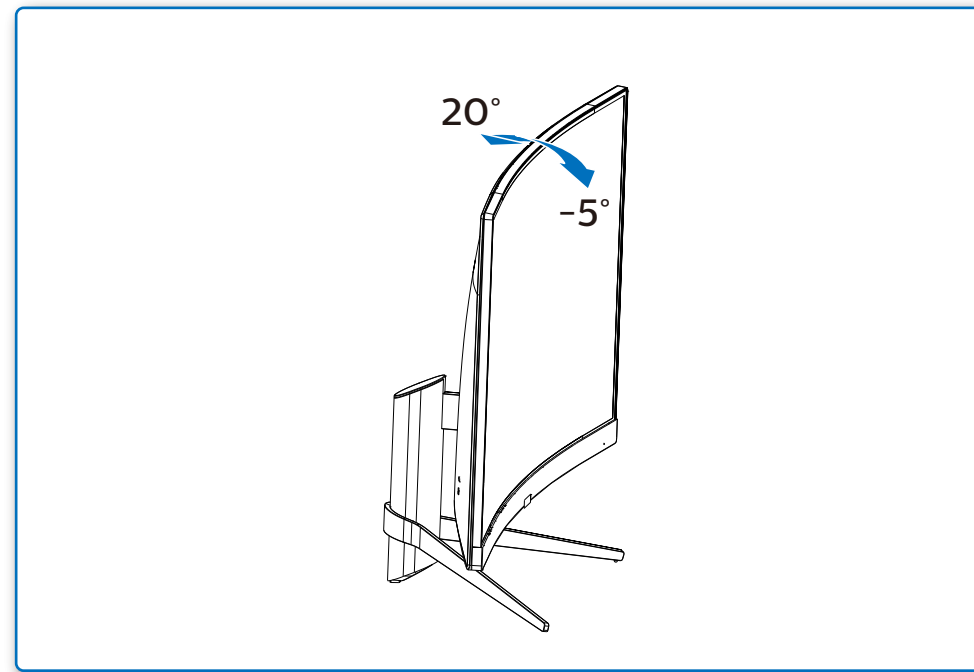

GRAPHIC DEVELOPMENT MMD	
Product name	
Project name	QSG
Project no.	
Finishing	Folded sheet
Scale	1:1
Size Spreads	594 (W) x 210 (H) mm
Size	148.5 (W) x 210 (H) mm
Operator(s)	
Date amended	2018
VERSION No.	13
APPROVAL	
QC Lithographer	
Product Manager	
Date Check	
ARTWORK DOCUMENT	
Paper	80gsm White, woodfree coated
Numbers of colours	2C+2C
Spotcolor	
Aftertreatment	
☐	Cropping
☐	Coating
☐	Varnishing
☐	Embossing
☐	Cutterguide
☐	Die-cut
☐	Binding
☐	Glue

4