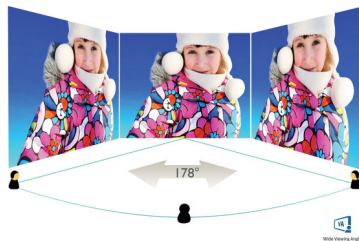

VA display

Philips VA LED display uses an advanced multi-domain vertical alignment technology which

gives you super-high static contrast ratios for extra vivid and bright images. While standard office applications are handled with ease, it is especially suitable for photos, web-browsing, movies, gaming, and demanding graphical applications. It's optimized pixel management technology gives you 178/178 degree extra wide viewing angle, resulting in crisp images.