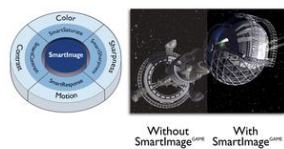

financial wizard working on huge spreadsheets, Philips displays will give you Crystalclear images.

PHILIPS

10-bit colors

The 10-bit display delivers rich color depth with 1.074 billion colors and 12-bit internal processing for re-creating smooth, natural colors without gradations and color banding.

SmartImage Game mode

The new Philips gaming display has quick access OSD fine tuned for gamers, offering you multiple options. "FPS" mode (First person shooting) improves dark themes in games, allowing you to see hidden objects in dark areas. "Racing" mode adapts display with fastest response time, high color, along with image adjustments. "RTS" mode (Real time strategy) has a special SmartFrame mode which enables highlighting of specific area and allows for size and image adjustments. Gamer 1 and Gamer 2 enable you to save personal customized settings based on different games, ensuring best performance.