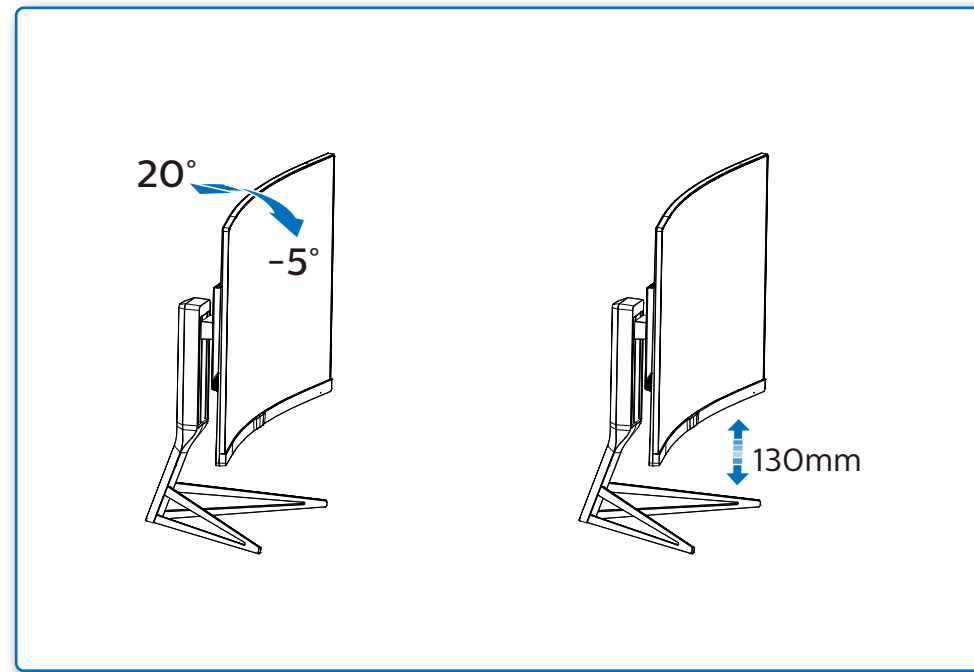

GRAPHIC DEVELOPMENT MMD	
Product name	328M6FJMB-QSG
Project name	328M6FJMB-QSG
Project no.	
Finishing	Folded sheet
Scale	1:1
Size Spreads	594 (W) x 210 (H) mm
Size	148.5 (W) x 210 (H) mm
Operator(s)	
Date amended	
VERSION No.	
APPROVAL	
QC Lithographer	
Product Manager	
Date Check	
ARTWORK DOCUMENT	
Paper	80gsm White, woodfree coated
Numbers of colours	2C2C
Spotcolor	
Aftertreatment	
☐ Cropping	
☐ Coating	
☐ Varnishing	
☐ Embossing	
☐ Cutterguide	
☐ Die-cut	
☐ Binding	
☐ Glue	

4

EN Need help?
Online help: www.philips.com/support

SC 需要帮助?
在线帮助: www.philips.com/support

FR Besoin d'Aide ?
Aide en ligne: www.philips.com/support

ES ¿Necesita ayuda?
Ayuda en línea: www.philips.com/support

DE Benötigen Sie Hilfe?
Online-Hilfe: www.philips.com/support

IT Avete bisogno di aiuto?
Guida in linea: www.philips.com/support

BR Precisa ajuda?
Ajuda online: www.philips.com/support

KO 도움이 필요하신가요?
온라인 도움말: www.philips.com/support

UK Потребуйте допомоги?
Підтримка он-лайн: www.philips.com/support

RU Нужна помощь?
Интерактивная справка:
www.philips.com/support

TR Yardım ihtiyacınız var mı?
Online yardım: www.philips.com/support

HI क्या सहायता की जरूरत है?
ऑनलाइन सहायता: www.philips.com/support

AR هل تريد المساعدة؟
www.philips.com/support

JP ヘルプが必要ですか?
オンラインヘルプ: www.philips.com/support

Version: 328M6RQ1T

© 2018 Koninklijke Philips N.V. All rights reserved.

Specifications are subject to change without notice.

www.philips.com

HDMI

HDMI trademark and related patents on technologies belong to their respective owners.

Printed in China

Q41G32M181343B