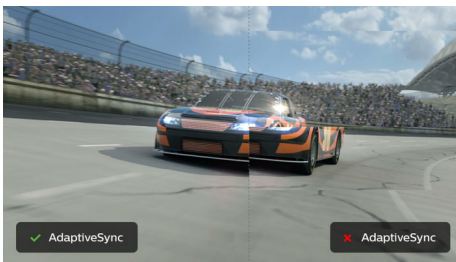

Adaptive-Sync technology

Gaming shouldn't be a choice between choppy gameplay or broken frames. Get fluid, artifact-free performance at virtually any framerate with Adaptive-Sync technology, smooth quick refresh and ultra-fast response time.