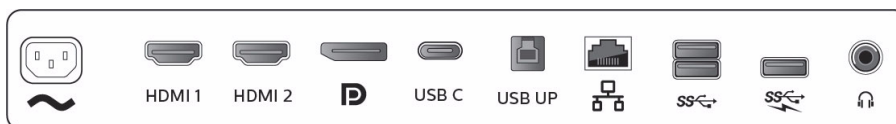

- Product with stand(max height): 1194 x 568 x 303 mm
- Product with stand(max height): 47.0 x 22.4 x 11.9 inch
- Product without stand (mm): 1194 x 369 x 156 mm
- Product without stand in inch: 47.0 x 14.5 x 6.1 inch
- Packaging in mm (WxHxD): 1308 x 384 x 553 mm
- Packaging in inch (WxHxD): 51.5 x 15.1 x 21.8 inch

Weight

- Product with stand (kg): 15.30 kg
- Product with stand (lb): 33.66 lb
- Product without stand (kg): 11.00 kg
- Product without stand (lb): 24.20 lb
- Product with packaging (kg): 21.48 kg
- Product with packaging (lb): 47.26 lb

Operating conditions

- Temperature range (operation): 0°C to 40°C °C

- Temperature range (storage): -20°C to 60°C °C
- Relative humidity: 20%-80 %
- Altitude: Operation: +12,000ft (3,658m), Non-operation: +40,000ft (12,192m)
- MTBF (demonstrated): 70,000 hrs (excluded backlight)

Sustainability

- Environmental and energy: EnergyStar 7.0, EPEAT*, RoHS, WEEE, TCO certified
- Recyclable packaging material: 100 %
- Post consumer recycled plastic: 85%
- Specific Substances: PVC / BFR free housing, Mercury free, Lead free

Compliance and standards

- Regulatory Approvals: CB, CE Mark, FCC Class B, SEMKO, cETLus, CU-EAC, TUV Ergo, TUV/GS, EPA, ICES-003

Cabinet

- Front bezel: Black
- Rear cover: Black
- Foot: Black
- Finish: Texture

What's in the box?

- Monitor with stand
- Cables: HDMI cable, DP cable, USB-A to B cable, USB-C to C cable, USB-C to A cable, Power cable
- User Documentation

Issue date 2019-04-01

Version: 2.0.1

12 NC: 8670 001 56531
UPC: 6 09585 25233 2

© 2019 Koninklijke Philips N.V.
All Rights reserved.

Specifications are subject to change without notice.
Trademarks are the property of Koninklijke Philips N.V.
or their respective owners.

www.philips.com

* Radius of the arc of the display curvature in mm

* Response time value equal to SmartResponse

* BT. 709 / DCI-P3 Coverage based on CIE1976

* NTSC Area based on CIE1976

* sRGB Area based on CIE 1931

* Adobe RGB Coverage based on CIE1976

* DisplayPort 1.4 version is for HDR

* Activities such as screen sharing, on-line streaming video and audio over the Internet can impact your network performance. Your hardware, network bandwidth and its performance will determine overall audio and video quality.

* For USB-C power and charging function, your Notebook/device must support USB-C standard Power Delivery specifications. Please check with your Notebook user manual or manufacturer for more details.

* For Video transmission via USB-C, your Notebook/device must support USB-C DP Alt mode

* EPEAT Gold or Silver is valid only where Philips registers the product. Please visit www.epeat.net for registration status in your country.

* The monitor may look different from feature images.