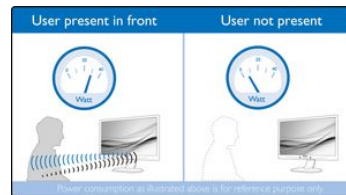

PowerSensor

PowerSensor is a built-in 'people sensor' that transmits and receives harmless infrared signals to determine if user is present and automatically reduces monitor brightness when user steps away from the desk, cutting energy costs by up to 80 percent and prolonging monitor life