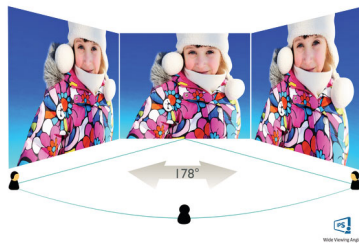

IPS technology

IPS displays use an advanced technology which gives you extra wide viewing angles of 178/178 degree, making it possible to view the display from almost any angle - even in 90 degree Pivot mode! Unlike standard TN panels, IPS displays gives you remarkably crisp images with vivid colors, making it ideal not only for Photos, movies and web browsing, but also for professional applications which demand color accuracy and consistent brightness at all times.