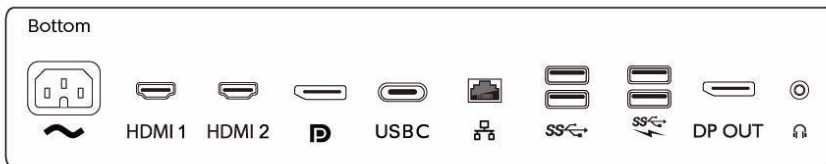

Compliance and standards

- Regulatory Approvals: CE Mark, FCC Class B, China RoHS, UKRAINIAN, ICES-003, CU-EAC, TUV Ergo, TUV/GS, SEMKO, EPA, cETLus

Cabinet

- Front bezel: Black
- Rear cover: Black
- Foot: Black
- Finish: Texture

What's in the box?

- Monitor with stand
- Cables: HDMI cable, DP cable, USB-C to C cable, USB-C to A cable, Power cable
- User Documentation

Issue date 2019-04-01

Version: 3.0.1

12 NC: 8670 001 57966
UPC: 6 09585 25250 9