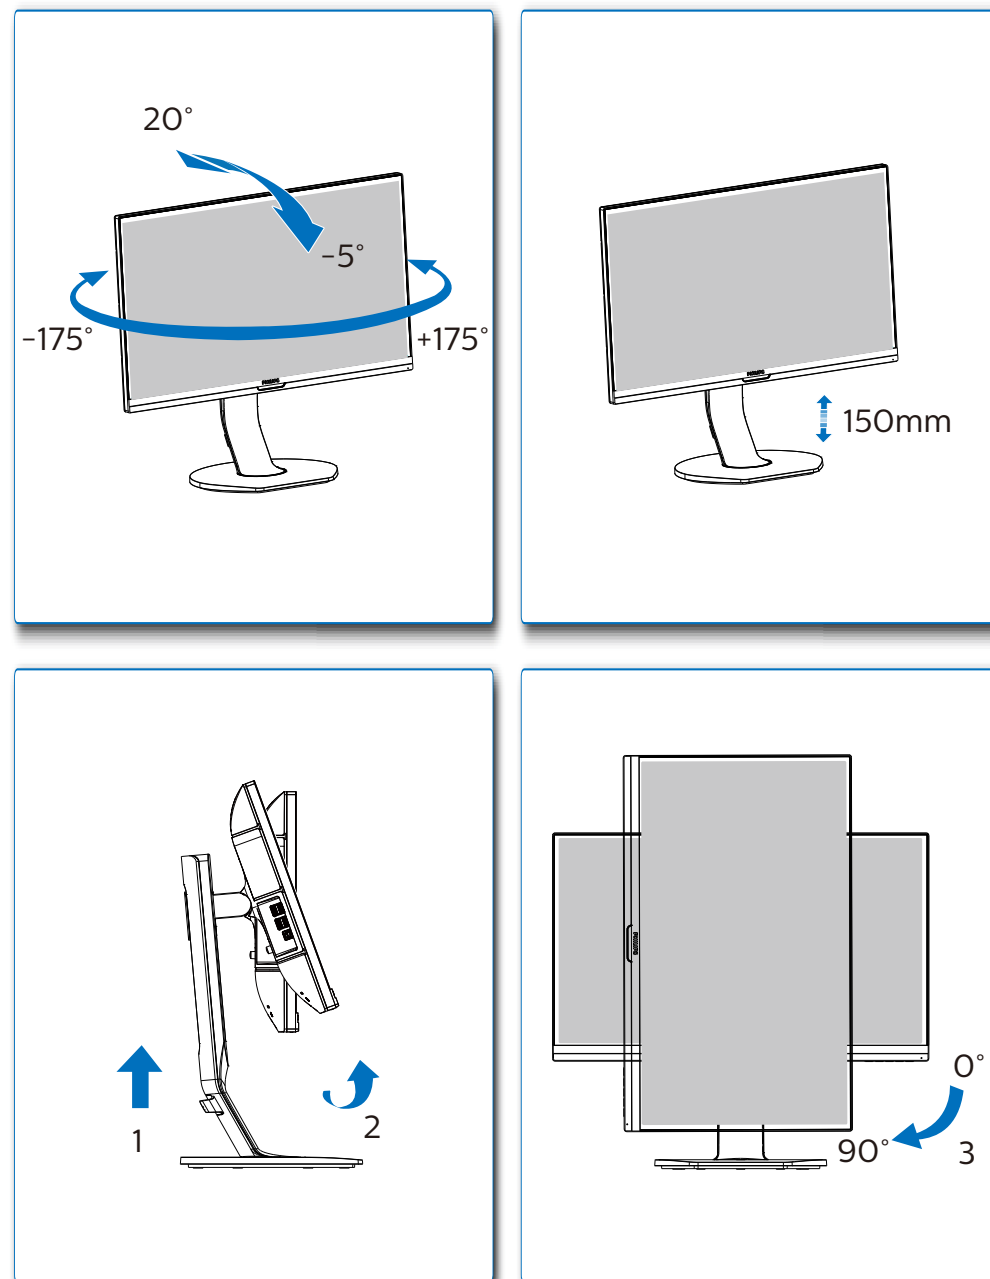

GRAPHIC DEVELOPMENT MMD	
Product name	_241B7QGJEB
Project name	
Project no.	
Finishing	Folded sheet
Scale	1:1
Size Spreads	594 (W) x 210 (H) mm
Size	148.5 (W) x 210 (H) mm
Operator(s)	
Date amended	
VERSION No.	
APPROVAL	
QC Lithographer	
Product Manager	
Date Check	
ARTWORK DOCUMENT	
Paper	80gsm White, woodfree coated
Numbers of colours	2Cx2C
Spotcolor	
Aftertreatment	
☐ Cropping	
☐ Coating	
☐ Varnishing	
☐ Embossing	
☐ Cutterguide	
☐ Die-cut	
☐ Binding	
☐ Glue	

4

EN Need help?

Online help: www.philips.com/support
需要帮助?
在线帮助: www.philips.com/support

FR Besoin d'Aide?
Aide en ligne: www.philips.com/support

UK Потребуєте допомоги?
Підтримка он-лайн: www.philips.com/support

ES ¿Necesita ayuda?
Ayuda en línea: www.philips.com/support

RU Нужна помощь?
Интерактивная справка:
www.philips.com/support

DE Benötigen Sie Hilfe?
Online-Hilfe: www.philips.com/support

TR Yardıma ihtiyacınız var mı?
Online yardım: www.philips.com/support

IT Avete bisogno di aiuto?
Guida in linea: www.philips.com/support

HI क्या सहायता की जरूरत है?
ऑनलाइन सहायता: www.philips.com/support

BR Precisa ajuda?
Ajuda online: www.philips.com/support

AR هل تريد المساعدة?
www.philips.com/support للمساعدة عبر الانترنت

KO 도움이 필요하신가요?
온라인 도움말: www.philips.com/support

JP ヘルプが必要ですか?
オンラインヘルプ: www.philips.com/support

Version: M72XXBGQ1L

© 2018 Koninklijke Philips N.V. All rights reserved.

This product was manufactured and brought to the market by or on behalf of Top Victory Investments Ltd. or one of its affiliates. Top Victory Investments Ltd. is the warrantor in relation to this product. Philips and the Philips Shield Emblem are registered trademarks of Koninklijke Philips N.V. used under license.

Specifications are subject to change without notice.
www.philips.com

HDMI
HDMI trademark and related patents on technologies belong to their respective owners.

Printed in China

PHILIPS

B line

241B7