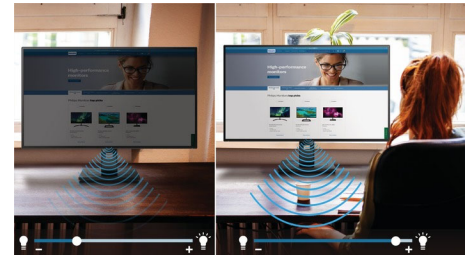

PowerSensor

PowerSensor is a built-in 'people sensor' that transmits and receives harmless infrared signals to determine if the user is present and automatically reduces monitor brightness when the user steps away from the desk, cutting energy costs by up to 70 percent and prolonging monitor life.