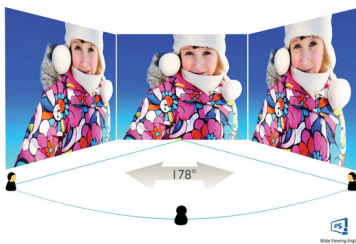

IPS technology

IPS displays use advanced technology that gives you extra-wide viewing angles of 178/178 degrees, making it possible to view the display from almost any angle — even in 90-degree Pivot mode! Unlike standard TN panels, IPS displays gives you remarkably crisp images with vivid colours, making it ideal not only for Photos, films and web browsing, but also for professional applications that demand colour accuracy and consistent brightness at all times.