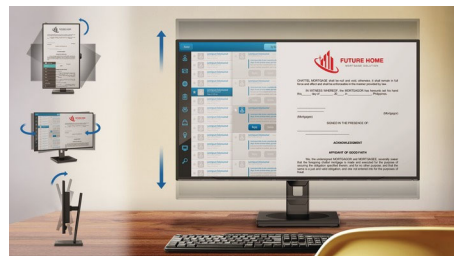

## Built-in USB-C docking station

This Philips display features a built-in USB type-C docking station with power delivery. Its slim,

reversible USB-C connector allows for easy, one-cable docking. Keep it simple by connecting all your peripherals, like your keyboard, mouse and your RJ-45 Ethernet cable to the monitor's docking station. Simply connect your notebook to this monitor with a single USB-C cable to watch high-resolution video and transfer super-speed data while powering up and recharging your notebook at the same time.

## MultiView technology

With the ultra-high resolution Philips MultiView display, you can now experience a world of connectivity. MultiView enables active dual connect and view so that you can work with multiple devices like a PC and notebook simultaneously, for complex multitasking.

## SmartErgoBase

The SmartErgoBase is a monitor base that delivers ergonomic display comfort and provides cable management. The user-friendly height, swivel, tilt and rotation angle

adjustments of the base allow the monitor to be positioned for maximum comfort to help ease the physical strains of a long workday. In addition, cable management reduces cable clutter and keeps the workspace neat and professional.