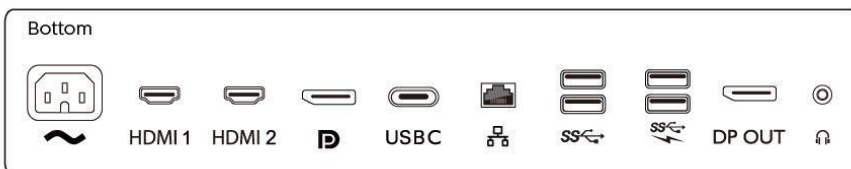

Dimensions

- Product with stand (max height): 715 x 636 x 246 mm
- Product without stand (mm): 715 x 412 x 51 mm
- Packaging in mm (W x H x D): 793 x 673 x 186 mm

Weight

- Product with stand (kg): 10.63 kg
- Product without stand (kg): 7.33 kg
- Product with packaging (kg): 14.43 kg

Operating conditions

- Temperature range (operation): 0°C to 40°C °C
- Temperature range (storage): -20°C to 60°C °C
- Relative humidity: 20%-80 %
- Altitude: Operation: +12,000 ft (3658 m), Non-operation: +40,000 ft (12,192 m)
- MTBF (demonstrated): 70,000 hrs (excluded backlight)

Sustainability

- Environmental and energy: PowerSensor, LightSensor, EnergyStar 8.0, EPEAT*, TCO

- Certified, WEEE, RoHS
- Recyclable packaging material: 100 %
- Post-consumer recycled plastic: 85%
- Specific Substances: PVC/BFR free housing, Mercury free

Compliance and standards

- Regulatory Approvals: CE Mark, FCC Class B, China RoHS, UKRAINIAN, ICES-003, CU-EAC, cETLus, TUV Ergo, TUV/GS, SEMKO, EPA

Cabinet

- Front bezel: Black
- Rear cover: Black
- Foot: Black
- Finish: Texture

What's in the box?

- Monitor with stand
- Cables: HDMI cable, DP cable, USB-C to C cable, USB-C to A cable, Power cable
- User Documentation

Issue date 2022-04-21

Version: 7.0.1

12 NC: 8670 001 57965
EAN: 87 12581 75683 3

© 2022 Koninklijke Philips N.V.
All Rights reserved.

Specifications are subject to change without notice.
Trademarks are the property of Koninklijke Philips N.V.
or their respective owners.

www.philips.com

* "IPS" word mark / trademark and related patents on technologies belong to their respective owners.
* Response time value equal to SmartResponse
* NTSC Area based on CIE 1976
* sRGB Area based on CIE1931
* Adobe RGB Coverage based on CIE 1976
* Activities such as screen sharing and online streaming over the Internet can impact your network performance. Your hardware and network bandwidth will determine the overall audio and video quality.
* For USB-C power and charging function, your Notebook/device must support USB-C standard Power Delivery specifications. Please check with your Notebook user manual or manufacturer for more details.
* For Video transmission via USB-C, your Notebook/device must support USB-C DP Alt mode
* If your Ethernet connection seems slow, please enter the OSD menu and select USB 3.0 or a higher version that can support the LAN speed up to 1G.
* Cannot support USB-C vs HDMI for PIP/PBP at the same time
* EPEAT rating is valid only where Philips registers the product. Please visit <https://www.epeat.net/> for registration status in your country.
* The monitor may look different from feature images.