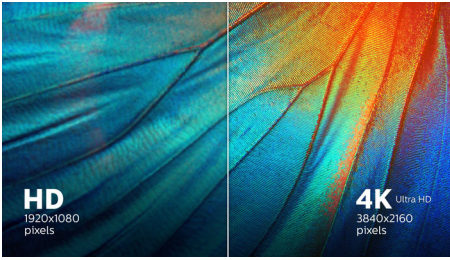

Highlights

UltraClear 4K UHD Resolution

These Philips displays utilise high-performance panels to deliver UltraClear, 4K UHD (3840 x 2160) resolution images. Whether you are a demanding professional requiring extremely detailed images for CAD solutions, a user of 3D graphics applications or a financial wizard working on huge spreadsheets, Philips displays will make your images and graphics come alive.