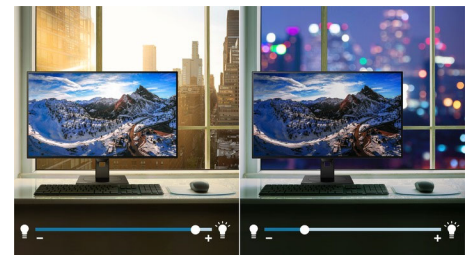

LightSensor

LightSensor uses a smart sensor to adjust the picture brightness depending on the light conditions in the room for the perfect picture with minimal power usage.

Ultra HD

USB-C Docking

4-sided Frameless

MultiView

Windows Hello

SmartErgo Base

PowerSensor

LightSensor

LowBlue Mode