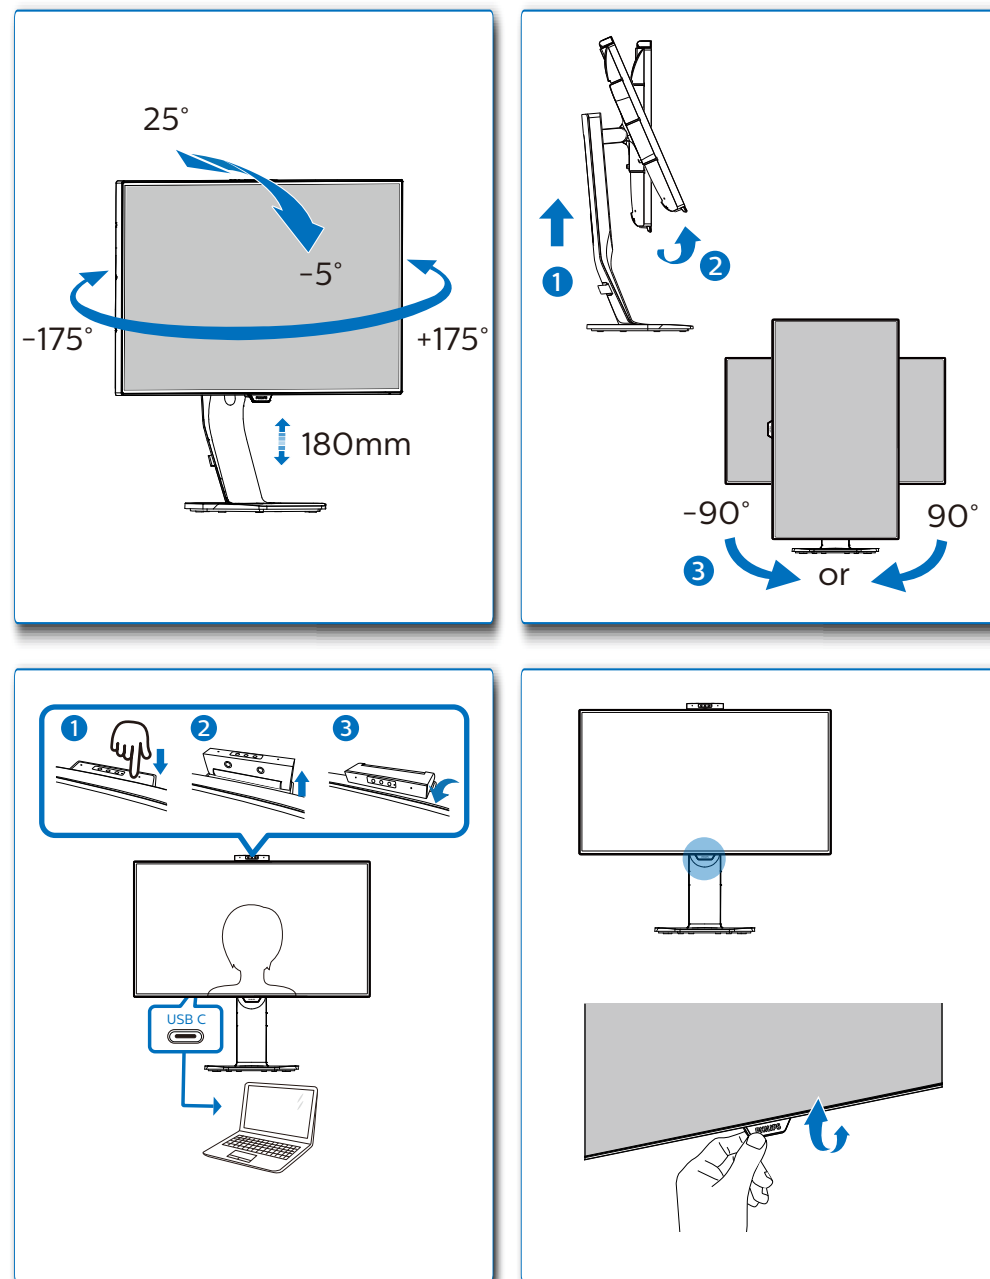

GRAPHIC DEVELOPMENT MMD	
Product name	_241B7QGJEB
Project name	
Project no.	
Finishing	Folded sheet
Scale	1:1
Size Spreads	594 (W) x 210 (H) mm
Size	148.5 (W) x 210 (H) mm
Operator(s)	
Date amended	
VERSION No.	
APPROVAL	
QC Lithographer	
Product Manager	
Date Check	
ARTWORK DOCUMENT	
Paper	80gsm White, woodfree coated
Numbers of colours	2Cx2C
Spotcolor	
Aftertreatment	
☐ Cropping	
☐ Coating	
☐ Varnishing	
☐ Embossing	
☐ Cutterguide	
☐ Die-cut	
☐ Binding	
☐ Glue	

4