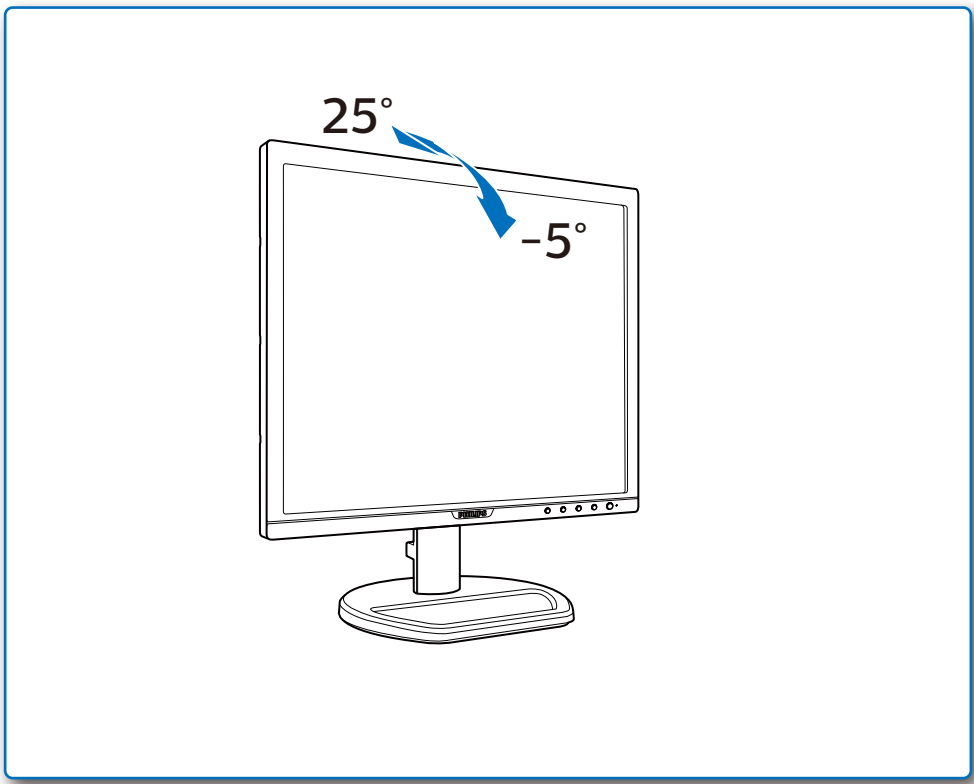

GRAPHIC DEVELOPMENT MMD	
Product name	
Project name	QSG
Project no.	
Finishing	Folded sheet
Scale	1:1
Size Speads	594 (W) x 210 (H) mm
Size	148.5 (W) x 210 (H) mm
Operator(s)	
Date amended	Feb. 27, 2018
VERSION No.	13
APPROVAL	
QC Lithographer	
Product Manager	
Date Check	
ARTWORK DOCUMENT	
Paper	80gsm White, woodfree coated
Numbers of colours	2Cx2C
Spotcolor	
Aftertreatment	
☐ Cropping	
☐ Coating	
☐ Varnishing	
☐ Embossing	
☐ Cutterguide	
☐ Die-cut	
☐ Binding	
☐ Glue	

4