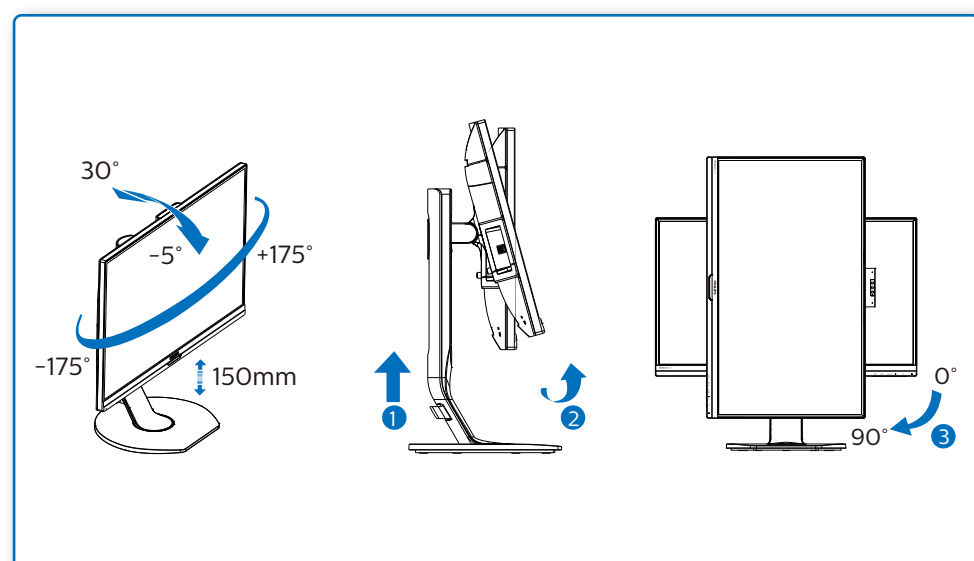

GRAPHIC DEVELOPMENT MMD	
Product name	241B7QUBHEB-QSG
Project no.	Folded sheet
Finishing	1:1
Scale	594 (W) x 210 (H) mm
Size Spreads	148.5 (W) x 210 (H) mm
Size	
Operator(s)	
Date amended	
VERSION No.	1
APPROVAL	
QC Lithographer	
Product Manager	
Date Check	
ARTWORK DOCUMENT	
Paper	80gsm White, woodfree coated
Numbers of colours	2C2C
Pantone 300c	
Spotcolor	
Aftertreatment	
☐ Cropping	
☐ Coating	
☐ Varnishing	
☐ Embossing	
☐ Citterguide	
☐ Die-cut	
☐ Binding	
☐ Glue	

4

EN Need help?
Online help: www.philips.com/support
SC 需要帮助?
在线帮助: www.philips.com/support

- **FR** Besoin d'Aide ?
  Aide en ligne: www.philips.com/support
- **UK** Потребуйте допомоги?
  Підтримка он-лайн: www.philips.com/support
- **ES** ¿Necesita ayuda?
  Ayuda en línea: www.philips.com/support
- **RU** Нужна помощь?
  Интерактивная справка: www.philips.com/support
- **TR** Benötigen Sie Hilfe?
  Online-Hilfe: www.philips.com/support
- **TR** Yardıma ihtiyacınız var mı?
  Online yardım: www.philips.com/support
- **HI** Avete bisogno di aiuto?
  Guida in linea: www.philips.com/support
- **HI** क्या सहायता की जरूरत है?
  ऑनलाईन सहायता: www.philips.com/support
- **AR** ¿Precisa ayuda?
  Ayuda online: www.philips.com/support
- **AR** هل تريد المساعدة?
  المساعدة عبر الإنترنت: www.philips.com/support
- **KO** 도움이 필요하신가요?
  온라인 도움말: www.philips.com/support
- **JP** ヘルプが必要ですか?
  オンラインヘルプ: www.philips.com/support

Version: M7241BUHQ1L
2019 © TOP Victory Investment Ltd. All rights reserved.

This product has been manufactured by and is sold under the responsibility of Top Victory Investments Ltd., and Top Victory Investments Ltd. is the warrantor in relation to this product. Philips and the Philips Shield Emblem are registered trademarks of Koninklijke Philips N.V. and are used under license.

Specifications are subject to change without notice.

www.philips.com