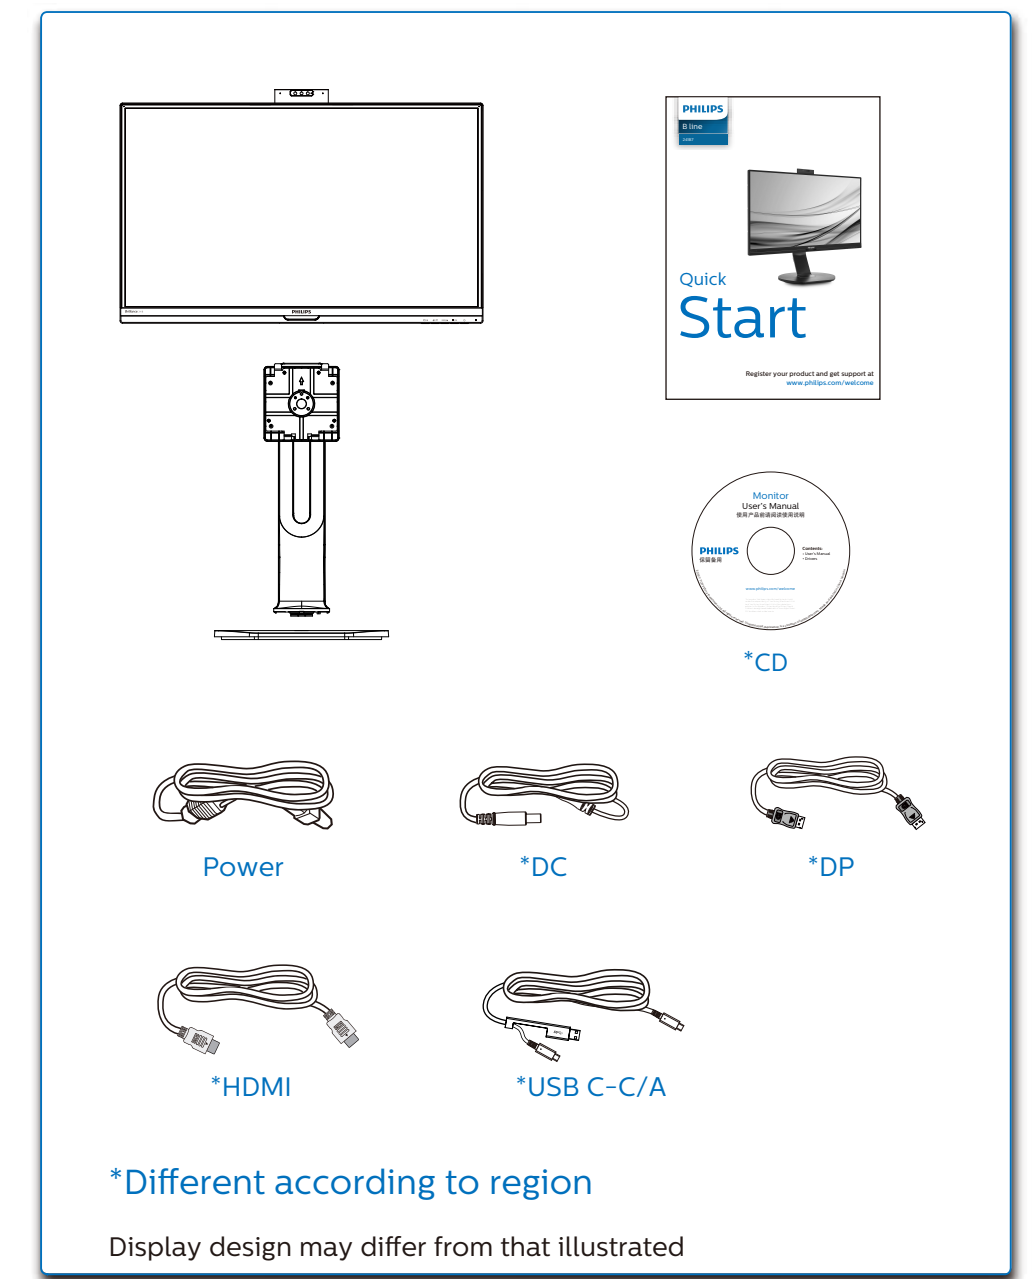

241B7

Quick Start

Register your product and get support at www.philips.com/welcome

*Different according to region

Display design may differ from that illustrated

1

2

USB docking