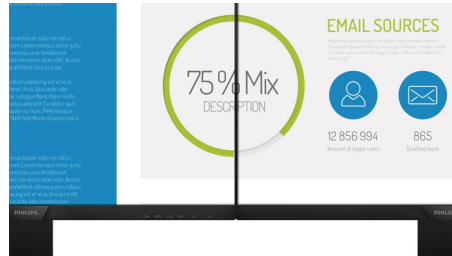

Ultra-narrow Border

The new Philips displays feature ultra-narrow borders which allow for minimal distractions and maximum viewing size. Especially suited for multi-display or tiling setups like gaming, graphic design and professional applications, the ultra-narrow border display gives you the feeling of using one large display.