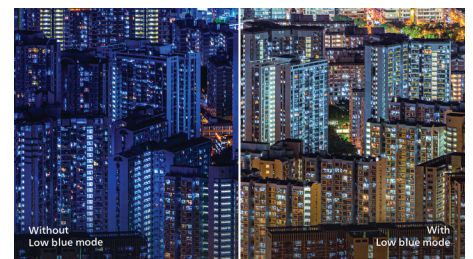

LowBlue Mode

Studies have shown that just as ultra-violet rays can cause eye damage, shortwave-length blue light rays from LED displays can cause eye damage and affect vision over time. Developed for wellbeing, the Philips LowBlue Mode setting uses a smart software technology to reduce harmful shortwave blue light.