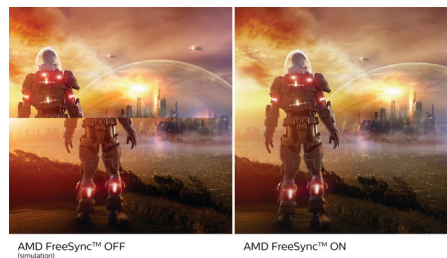

Ultra-smooth gaming

Gaming shouldn't be a choice between choppy gameplay or broken frames. With the new Philips monitor it doesn't have to be. Get fluid, artefact-free performance at virtually any frame rate with AMD FreeSync™ technology, smooth, quick refresh and ultra-fast response time.