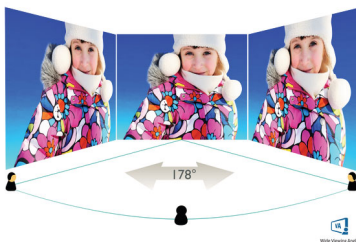

VA display

The Philips VA LED display uses an advanced multi-domain vertical alignment technology that gives you super-high static contrast ratios for extra-vivid and bright images. While standard office applications are handled with

ease, it is especially suitable for photos, web browsing, films, gaming and demanding graphical applications. Its optimised pixel management technology gives you a 178/178 degree extra-wide viewing angle, resulting in crisp images.