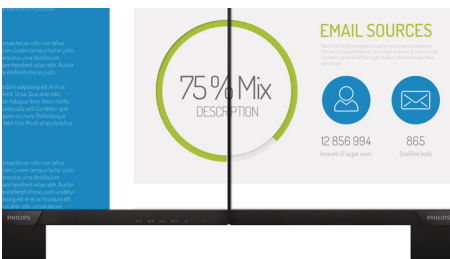

Ultra-narrow Border

The new Philips displays feature ultra-narrow borders which allow for minimal distractions

and maximum viewing size. Especially suited for multi-display or tiling setups like gaming, graphic design and professional applications, the ultra-narrow border display gives you the feeling of using one large display.