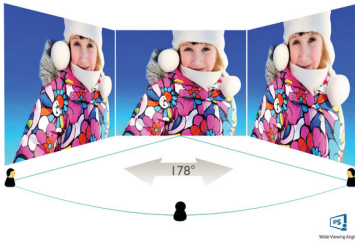

Philips
LCD display

E Line

32 (viewable 31.5"/80 cm)
1920 x 1080 (Full HD)

323E7QDAB

Expand your experience

Expand your viewing experience with this big Philips display. With this expansive 32" class full HD display you can truly immerse yourself in the game, or even give yourself the space you need to spread out your work.

- HDMI-ready for Full HD entertainment
- Built-in stereo speakers for multimedia

PHILIPS

LCD display
E Line 32 (viewable 31.5"/80 cm), 1920 x 1080 (Full HD)

323E7QDAB/00

Highlights

IPS technology

IPS displays use an advanced technology that gives you extra-wide viewing angles of 178/178 degrees, making it possible to view the display from almost any angle. Unlike standard TN panels, IPS displays give you remarkably crisp images with vivid colours, making them ideal not only for Photos, movies and web browsing, but also for professional applications that demand colour accuracy and consistent brightness at all times.

16:9 Full HD display

Picture quality matters. Regular displays deliver quality, but you expect more. This display features enhanced Full HD 1920 x 1080 resolution. With Full HD for crisp detail paired with high brightness, incredible contrast and realistic colours, expect a true-to-life picture.

Specifications

Picture/Display

- LCD panel type: IPS technology
- Backlight type: W-LED system
- Panel Size: 31.5 inch/80 cm
- Effective viewing area: 698.4 (H) x 392.85 (V)
- Aspect ratio: 16:9
- Optimum resolution: 1920 x 1080 @ 60 Hz
- Response time (typical): 5 ms (Grey to Grey)*
- Brightness: 250 cd/m²
- Contrast ratio (typical): 1000:1
- SmartContrast: 20,000,000:1
- Pixel pitch: 0.364 x 0.364 mm
- Viewing angle: 178° (H)/178° (V), @ C/R > 10
- Flicker-free
- Picture enhancement: SmartImage Lite
- Display colours: 16.7 M
- Scanning Frequency: 30 - 83 kHz (H)/56 -76 Hz (V)
- sRGB