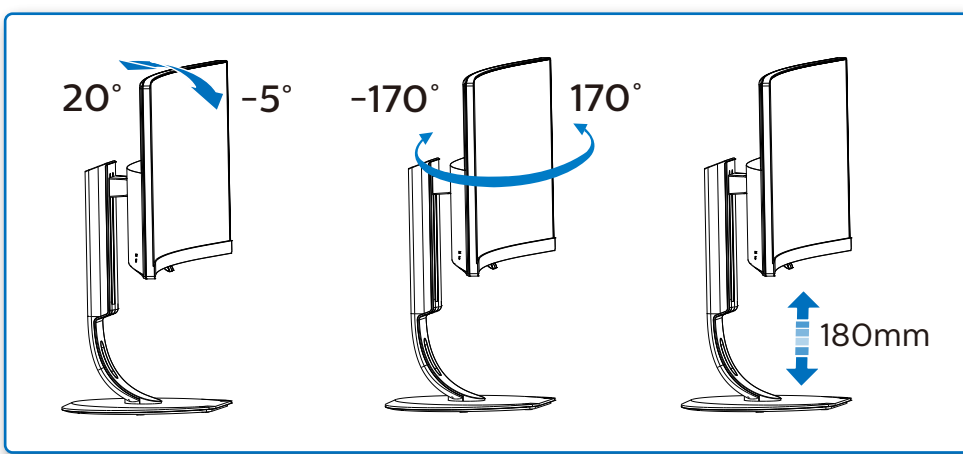

GRAPHIC DEVELOPMENT MMD	
Product name	
Project name	
Project no.	
Finishing	Folded sheet
Scale	1:1
Size Spreads	594 (W) x 210 (H) mm
Size	148.5 (W) x 210 (H) mm
Operator(s)	
Date amended	2018
VERSION No.	13
APPROVAL	
QC Lithographer	
Product Manager	
Date Check	
ARTWORK DOCUMENT	
Paper	80gsm White, woodfree coated
Numbers of colours	2Cx2C
Spotcolor	
Aftertreatment	
☐ Cropping	
☐ Coating	
☐ Varnishing	
☐ Embossing	
☐ Citterguide	
☐ Die-cut	
☐ Binding	
☐ Glue	

4

		SUB SOURCE POSSIBILITY (x1)			
MultiView		Inputs	HDMI 2.0	DP	USB C
MAIN SOURCE (x1)	HDMI 2.0		●	●	
	DP		●	●	●
	USB C			●	●

5