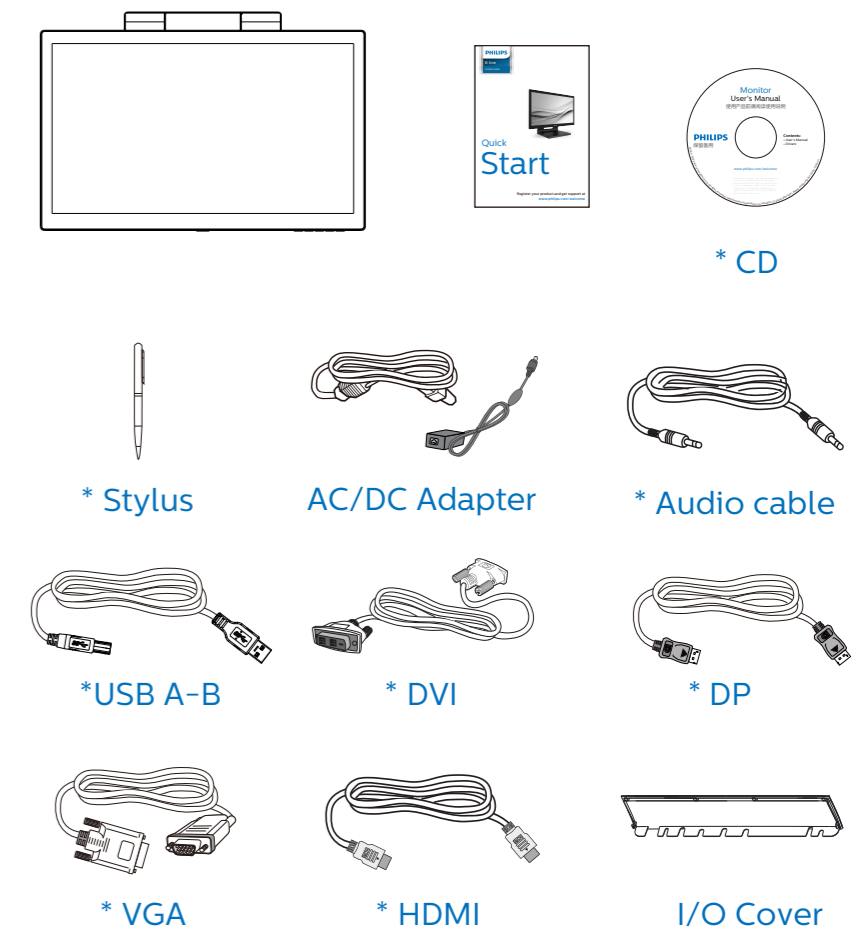

Specifications are subject to change without notice.

www.philips.com

HDMI

HDMI trademark and related patents on technologies belong to their respective owners.

Printed in China

PHILIPS

B line

222B9/242B9

Quick Start

Register your product and get support at www.philips.com/welcome

* Different according to region.
Display design may differ from those illustrated.

1

USB hub

2

3