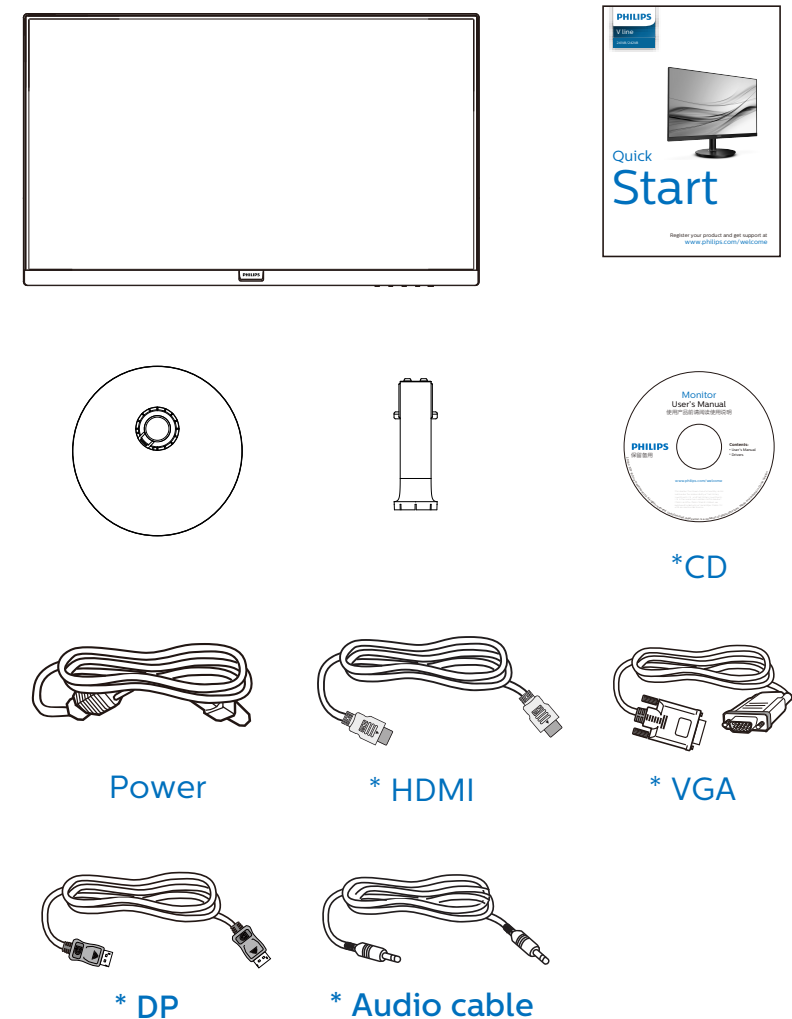

Specifications are subject to change without notice.

www.philips.com

HDMI

HDMI trademark and related patents on technologies belong to their respective owners.

Printed in China

Q41G24M1813----

PHILIPS

V line

241V8/242V8

Quick Start

Register your product and get support at www.philips.com/welcome

*Different according to region
Display design may differ from that illustrated

1

2

241V8

242V8