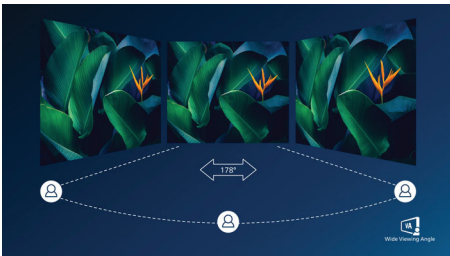

VA display

The Philips VA LED display uses an advanced multi-domain vertical alignment technology that gives you super-high static contrast ratios for extra-vivid and bright images. While standard office applications are handled with ease, it is especially suitable for photos, web browsing, films, gaming and demanding graphical applications. Its optimised pixel management technology gives you a 178/178 degree extra-wide viewing angle, resulting in crisp images.