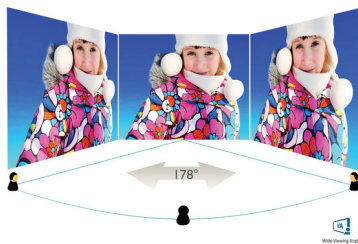

VA display

The Philips VA LED display uses an advanced multi-domain vertical alignment technology that gives you super-high static contrast ratios for extra-vivid and bright images. While standard office applications are handled with ease, it is especially suitable for photos, web

browsing, films, gaming and demanding graphical applications. Its optimised pixel management technology gives you a 178/178 degree extra-wide viewing angle, resulting in crisp images.

CrystalClear images

These Philips screens deliver Crystal Clear, Quad HD 2560 x 1440 or 2560 x 1080 pixel images. Utilising high-performance panels with high-density pixel count, enabled by high-bandwidth sources like Displayport, HDMI and Dual link DVI, these new displays will make your images and graphics come alive. Whether you are a demanding professional requiring extremely detailed information for CAD-CAM solutions, a user of 3D graphic applications or a financial wizard working on huge spreadsheets, Philips displays will give you Crystal Clear images.