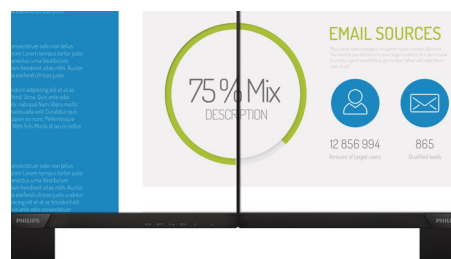

Ultra-narrow Border

The new Philips displays feature ultra-narrow borders which allow for minimal distractions

and maximum viewing size. Especially suited for multi-display or tiling setups like gaming, graphic design and professional applications, the ultra-narrow border display gives you the feeling of using one large display.