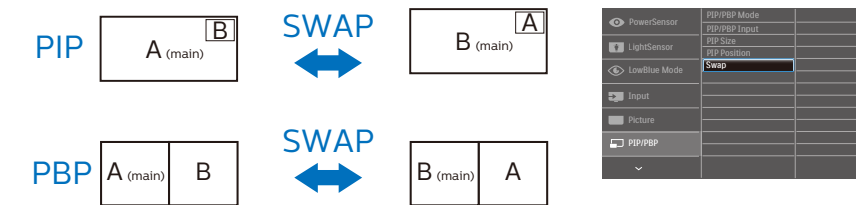

5

Register your product and get support at www.philips.com/support

Version: M10346PIQT
2019 © TOP Victory Investments Ltd. All rights reserved.

Specifications are subject to change without notice.

HDMI

www.philips.com

Energy Labelling
346PICRH

Printed in China

PHILIPS
Brilliance
346P1

Quick Start

Register your product and get support at www.philips.com/welcome

* Different according to region.
Display design may differ from those illustrated.

1

2

MultiView	SUB SOURCE POSSIBILITY (x1)			
	Inputs	HDMI	DisplayPort	USB C
MAIN SOURCE (x1)	HDMI	•	•	•
	DisplayPort	•	•	•
	USB C	•	•	•

3

4