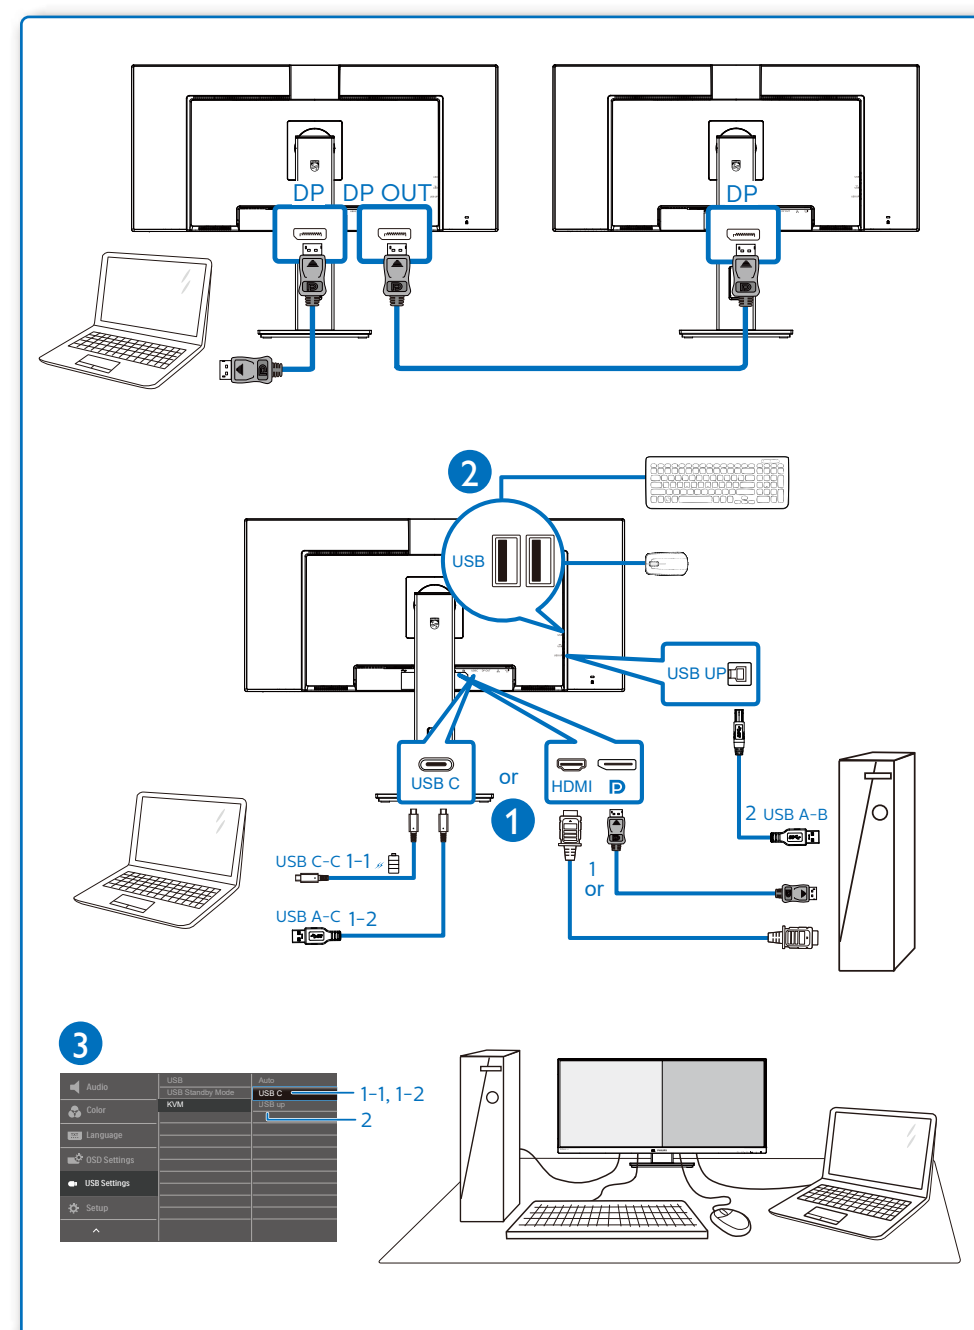

5

Register your product and get support at www.philips.com/support

Version: M10346PIQT
2019 © TOP Victory Investments Ltd. All rights reserved.

Specifications are subject to change without notice.

HDMI

www.philips.com

Energy Labelling
346PICRH

Printed in China

PHILIPS
Brilliance
346P1

Quick Start

Register your product and get support at www.philips.com/welcome

* Different according to region.
Display design may differ from those illustrated.

1

2

MultiView	SUB SOURCE POSSIBILITY (x1)			
	Inputs	HDMI	DisplayPort	USB C
MAIN SOURCE (x1)	HDMI	•	•	•
	DisplayPort	•	•	•
	USB C	•	•	•

3

4