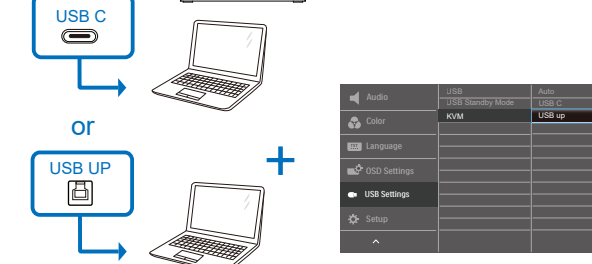

MultiView	SUB SOURCE POSSIBILITY (x1)			
	Inputs	HDMI	DisplayPort	USB C
MAIN SOURCE (x1)	HDMI	•	•	•
	DisplayPort	•	•	•
	USB C	•	•	•