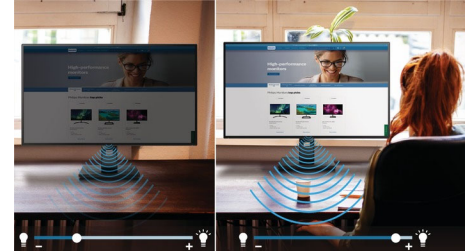

PowerSensor

PowerSensor is a built-in 'people sensor' that transmits and receives harmless infrared signals to determine if the user is present and automatically reduces monitor brightness when the user steps away from the desk, cutting energy costs by up to 70 percent and prolonging monitor life.