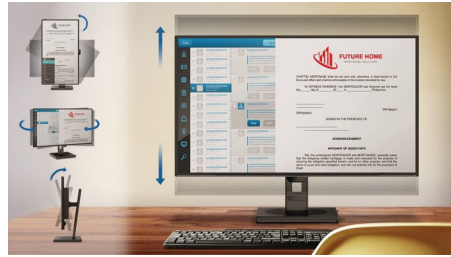

IPS technology

IPS displays use advanced technology that gives you extra-wide viewing angles of 178/178 degrees, making it possible to view the display from almost any angle — even in 90-degree Pivot mode! Unlike standard TN panels, IPS displays gives you remarkably crisp images with vivid colours, making it ideal not only for Photos, films and web browsing, but also for professional applications that demand colour accuracy and consistent brightness at all times.

SmartErgoBase

The SmartErgoBase is a monitor base that delivers ergonomic display comfort and provides cable management. The user-friendly height, swivel, tilt and rotation angle adjustments of the base allow the monitor to be positioned for maximum comfort to help ease the physical strains of a long workday. In addition, cable management reduces cable clutter and keeps the workspace neat and professional.