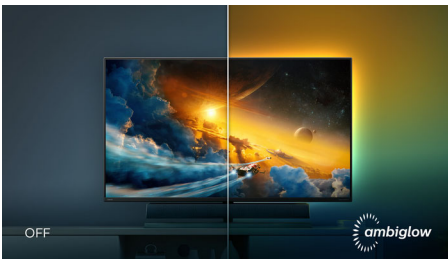

4K HDR display with Ambiglow
Momentum 55" (139.7 cm), 3840 x 2160 (4K UHD)

558M1RY/01

Highlights

Sound by Bowers & Wilkins

Six sound modes to optimise your gaming, viewing or listening experience. Sport and Racing: create a realistic, being-there experience when enjoying sports or racing games. RPG and Adventure: immerse yourself in spacious and atmospheric sound. Shooting and Action: experience punchy, impactful sound for maximum excitement and realism. Movie Watching: enhance movie soundtracks for an immersive, cinematic listening experience. Music: True Sound by Bowers & Wilkins, delivering the performance as the artist intended. Personal: access the EQ menu to adjust the sound to your specific requirements.

Kvadrat speaker fabric

Sound this perfect should be heard with no obstructions. The soundbar on this Philips display is covered with a premium speaker fabric created by high-end manufacturer Kvadrat. This beautiful wool-blend material is acoustically transparent, allowing every scintillating detail to flow freely from the speaker into the room.

Ambiglow technology

Ambiglow adds a new dimension to your viewing experience. The innovative Ambiglow technology enhances the content on the screen by creating a halo of light from the monitor. Its fast processor analyses the incoming image content and continuously adapts the colour and brightness of the

emitted light to match the image. Especially suited for watching movies, sports or playing games, Philips Ambiglow offers you a unique and immersive viewing experience.