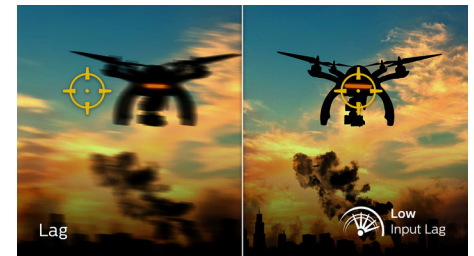

Low Input Lag

Input lag is the amount of time that elapses between performing an action with connected devices and seeing the result on screen. Low input lag reduces the time delay between entering a command from your devices to monitor, greatly improving play on twitch-sensitive video games, particularly important for playing fast-paced, competitive games.

Sound by
Bowers & Wilkins

S O U N D

Channel 2.1
Sound

4K
Ultra HD

AMD
FreeSync
Premium Pro

120Hz

Low Input Lag