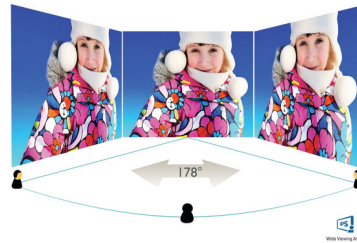

IPS technology

IPS displays use an advanced technology that gives you extra-wide viewing angles of 178/178 degrees, making it possible to view the display from almost any angle. Unlike standard TN panels, IPS displays give you remarkably crisp images with vivid colours, making them ideal not only for Photos, movies and web browsing, but also for professional applications that demand colour accuracy and consistent brightness at all times.