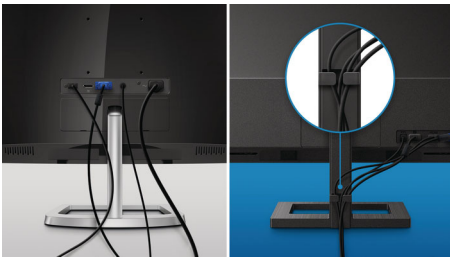

Cable management is an intimate design that maintains a tidy workspace by organising the cables and wires required for the operation of a display device.

USB-C connection

This Philips display features a USB type-C connector with power delivery. With intelligent and flexible power management, you can power charge your compatible device directly. Its slim, reversible USB-C allows for easy, one-cable connection. You can watch high-resolution video and transfer data at super speed, while powering up and recharging your compatible device at the same time.