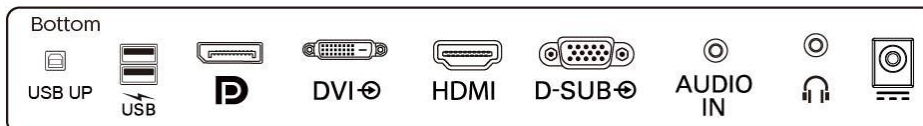

Cabinet

- Front bezel: Black
- Rear cover: Black
- Foot: Black
- Finish: Texture

What's in the box?

- Monitor
- Cables: HDMI cable, USB-A to B cable, Power cable
- User Documentation

Issue date 2022-06-03