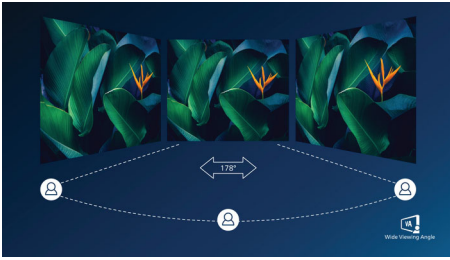

Immersive visuals

- VA display delivers awesome images with wide viewing angles
- 16:9 Full HD display for crisp, detailed images
- SmartContrast for rich black details

The gaming advantage is yours

- AMD FreeSync™ Premium; tear free, stutter free, fluid gaming
- 144 Hz refresh rates for ultra-smooth, brilliant images
- 1 ms (MPRT) fast response for crisp images and smooth gameplay
- SmartImage game mode optimised for gamers
- Ultra Wide-Color wider range of colours for a vivid picture

PHILIPS

Gaming monitor
E Line 24 (23.8"/60.5 cm diag.), 1920 x 1080 (Full HD)

Highlights

VA display

The Philips VA LED display uses an advanced multi-domain vertical alignment technology that gives you super-high static contrast ratios for extra-vivid and bright images. While standard office applications are handled with ease, it is especially suitable for photos, web browsing, films, gaming and demanding graphical applications. Its optimised pixel management technology gives you a 178/178 degree extra-wide viewing angle, resulting in crisp images.