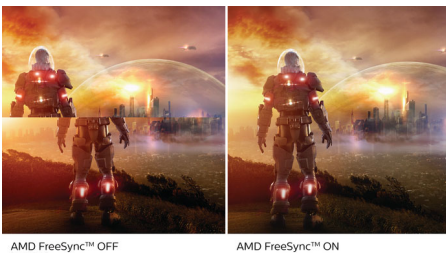

Immersive visuals

- VA display delivers awesome images with wide viewing angles
- 16:9 Full HD display for crisp, detailed images
- SmartContrast for rich black details

The gaming advantage is yours

- AMD FreeSync™ Premium; tear free, stutter free, fluid gaming
- 144 Hz refresh rates for ultra-smooth, brilliant images
- 1 ms (MPRT) fast response for crisp images and smooth gameplay
- SmartImage game mode optimised for gamers
- Ultra Wide-Color wider range of colours for a vivid picture

PHILIPS

Gaming monitor
E Line 24 (23.8"/60.5 cm diag.), 1920 x 1080 (Full HD)

Highlights

VA display

The Philips VA LED display uses an advanced multi-domain vertical alignment technology that gives you super-high static contrast ratios for extra-vivid and bright images. While standard office applications are handled with ease, it is especially suitable for photos, web browsing, films, gaming and demanding graphical applications. Its optimised pixel management technology gives you a 178/178 degree extra-wide viewing angle, resulting in crisp images.

AMD FreeSync™ Premium

Gaming shouldn't be a choice between choppy gameplay or broken frames. AMD FreeSync™ Premium equips serious gamers with a fluid, tear-free gameplay experience at peak performance. There are no compromises, game confidently with a high refresh rate, low framerate compensation and low latency.