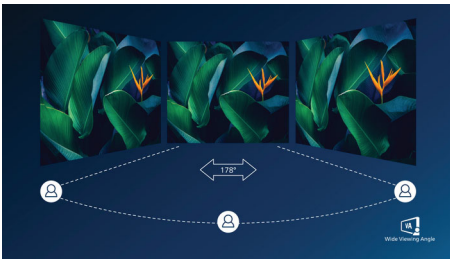

VA display

The Philips VA LED display uses an advanced multi-domain vertical alignment technology that gives you super-high static contrast ratios for extra-vivid and bright images. While standard office applications are handled with ease, it is especially suitable for photos, web browsing, films, gaming and demanding graphical applications. Its optimised pixel management technology gives you a 178/178 degree extra-wide viewing angle, resulting in crisp images.