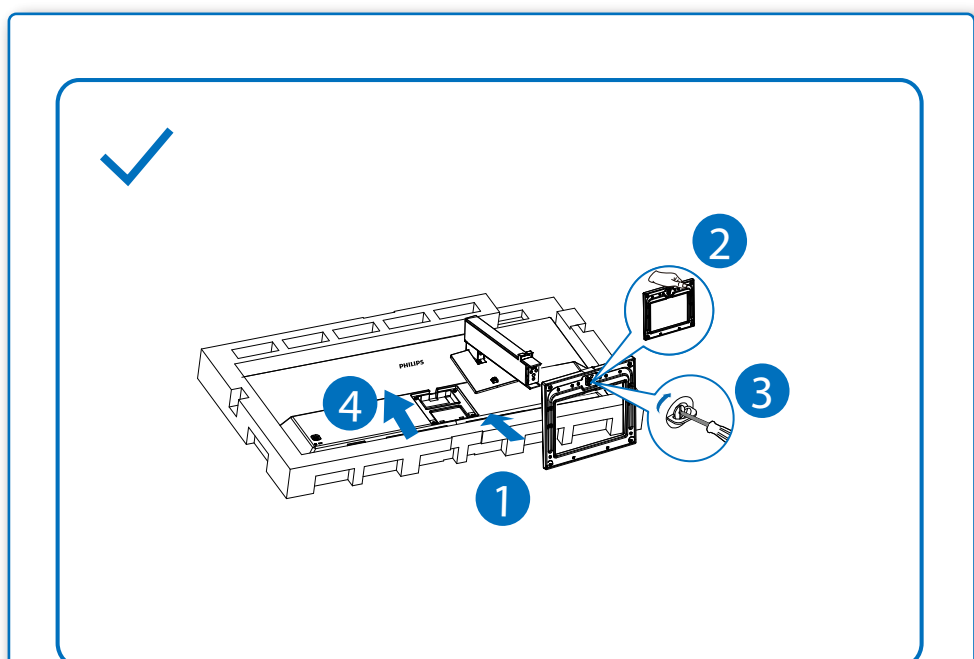

3

4

EN Need help?

Online help: www.philips.com/support
Go to above online help for the latest SmartControl software.

FR Besoin d'Aide ?

ES ¿Necesita ayuda?

DE Benötigen Sie Hilfe?

IT Avete bisogno di aiuto?

BR Precisa ajuda?

KO 도움이 필요하신가요?

온라인 도움말: www.philips.com/support
온라인 도움말의 최신 SmartControl 소프트웨어로 이동하십시오.

SC 需要帮助?

在线帮助: www.philips.com/support
有关最新SmartControl软件, 请转到上面的线上帮助。

UK Потребуйте допомоги!

Підтримка он-лайн: www.philips.com/support
Найновіше ПЗ SmartControl подано вище у "Допомога онлайн".

RU Нужна помощь?

TR Yardıma ihtiyacınız var mı?

Online yardım: www.philips.com/support
En son SmartControl yazılımı için yukarıdaki çevrimiçi yardıma gidin.

HI क्या सहायता की जरूरत है?

ऑनलाइन सहायता: www.philips.com/support
सर्वोच्च SmartControl सॉफ्टवेयर के लिए ऊपर बताए गए ऑनलाइन सहायता पर जाएं।

AR هل تريد المساعدة؟

JP ヘルプが必要ですか?

オンラインヘルプ: www.philips.com/support
最新のSmartControlソフトウェアについては、上記オンラインヘルプにアクセスしてください。

Version: M2343EEQ1T

© 2020 Koninklijke Philips N.V. All rights reserved.

Specifications are subject to change without notice.

www.philips.com

HDMI

HDMI trademark and related patents on technologies belong to their respective owners.

PHILIPS

E Line

343E2

Quick Start

Register your product and get support at www.philips.com/welcome

* Different according to region.
Display design may differ from those illustrated.

1

2

3

		SUB SOURCE POSSIBILITY (x1)				
MultiView		Inputs	HDMI 1	HDMI 2	DisplayPort	USB C
MAIN SOURCE (x1)	HDMI 1	●	●	●	●	●
	HDMI 2	●	●	●	●	●
	DisplayPort	●	●	●	●	●
	USB C	●	●	●	●	●