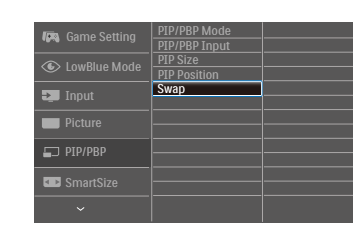

3

4

EN Need help?

Online help: www.philips.com/support
Go to above online help for the latest SmartControl software.

FR Besoin d'Aide ?

ES ¿Necesita ayuda?

DE Benötigen Sie Hilfe?

IT Avete bisogno di aiuto?

BR Precisa ajuda?

KO 도움이 필요하신가요?

온라인 도움말: www.philips.com/support
온라인 도움말의 최신 SmartControl 소프트웨어로 이동하십시오.

SC 需要帮助?

在线帮助: www.philips.com/support
有关最新SmartControl软件, 请转到上面的线上帮助。

UK Потребуйте допомоги!

Підтримка он-лайн: www.philips.com/support
Найновіше ПЗ SmartControl подано вище у "Допомога онлайн".

RU Нужна помощь?

TR Yardıma ihtiyacınız var mı?

Online yardım: www.philips.com/support
En son SmartControl yazılımı için yukarıdaki çevrimiçi yardıma gidin.

HI क्या सहायता की जरूरत है?

ऑनलाइन सहायता: www.philips.com/support
सर्वोच्च SmartControl सॉफ्टवेयर के लिए ऊपर बताए गए ऑनलाइन सहायता पर जाएं।

AR هل تريد المساعدة؟

JP ヘルプが必要ですか?

オンラインヘルプ: www.philips.com/support
最新のSmartControlソフトウェアについては、上記オンラインヘルプにアクセスしてください。

Version: M2343EEQ1T

© 2020 Koninklijke Philips N.V. All rights reserved.

Specifications are subject to change without notice.

www.philips.com

HDMI

HDMI trademark and related patents on technologies belong to their respective owners.

PHILIPS

E Line

343E2

Quick Start

Register your product and get support at www.philips.com/welcome

* Different according to region.
Display design may differ from those illustrated.

1

2

3

		SUB SOURCE POSSIBILITY (x1)				
MultiView		Inputs	HDMI 1	HDMI 2	DisplayPort	USB C
MAIN SOURCE (x1)	HDMI 1	●	●	●	●	●
	HDMI 2	●	●	●	●	●
	DisplayPort	●	●	●	●	●
	USB C	●	●	●	●	●