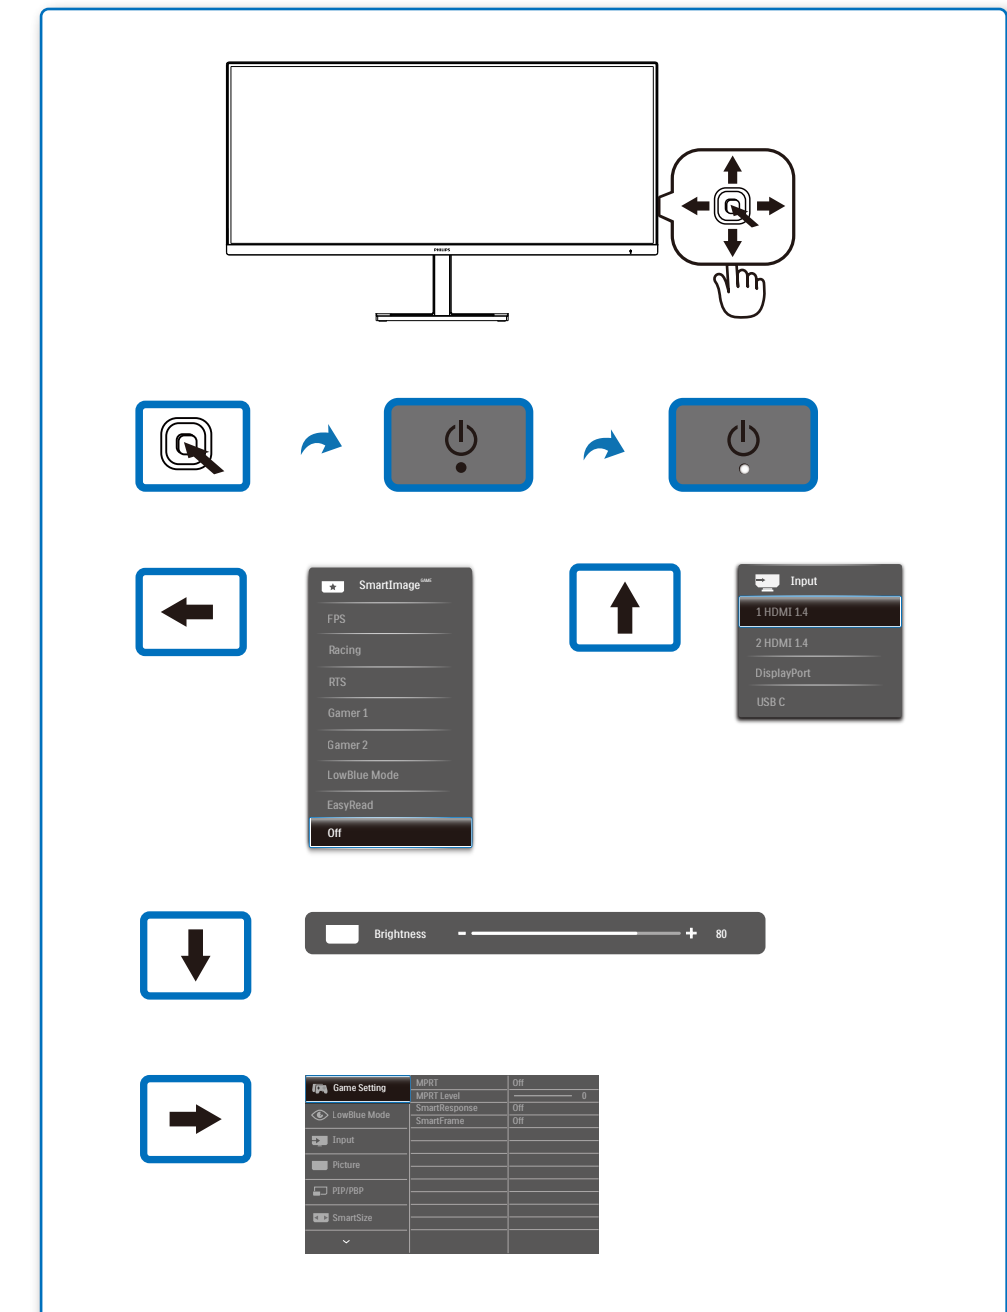

3

4

EN Need help?

Online help: www.philips.com/support
Go to above online help for the latest SmartControl software.

FR Besoin d'Aide ?

ES ¿Necesita ayuda?

DE Benötigen Sie Hilfe?

IT Avete bisogno di aiuto?

BR Precisa ajuda?

KO 도움이 필요하신가요?

온라인 도움말: www.philips.com/support
온라인 도움말의 최신 SmartControl 소프트웨어로 이동하십시오.

SC 需要帮助?

在线帮助: www.philips.com/support
有关最新SmartControl软件, 请转到上面的线上帮助。

UK Потребуйте допомоги!

Підтримка он-лайн: www.philips.com/support
Найновіше ПЗ SmartControl подано вище у "Допомога онлайн".

RU Нужна помощь?

TR Yardıma ihtiyacınız var mı?

Online yardım: www.philips.com/support
En son SmartControl yazılımı için yukarıdaki çevrimiçi yardıma gidin.

HI क्या सहायता की जरूरत है?

ऑनलाइन सहायता: www.philips.com/support
सर्वोच्च SmartControl सॉफ्टवेयर के लिए ऊपर बताए गए ऑनलाइन सहायता पर जाएं।

AR هل تريد المساعدة؟

JP ヘルプが必要ですか?

オンラインヘルプ: www.philips.com/support
最新のSmartControlソフトウェアについては、上記オンラインヘルプにアクセスしてください。

Version: M2343EEQ1T

© 2020 Koninklijke Philips N.V. All rights reserved.

Specifications are subject to change without notice.

www.philips.com

HDMI

HDMI trademark and related patents on technologies belong to their respective owners.

PHILIPS

E Line

343E2

Quick Start

Register your product and get support at www.philips.com/welcome

* Different according to region.
Display design may differ from those illustrated.

1

2

3

		SUB SOURCE POSSIBILITY (x1)				
MultiView		Inputs	HDMI 1	HDMI 2	DisplayPort	USB C
MAIN SOURCE (x1)	HDMI 1	●	●	●	●	●
	HDMI 2	●	●	●	●	●
	DisplayPort	●	●	●	●	●
	USB C	●	●	●	●	●