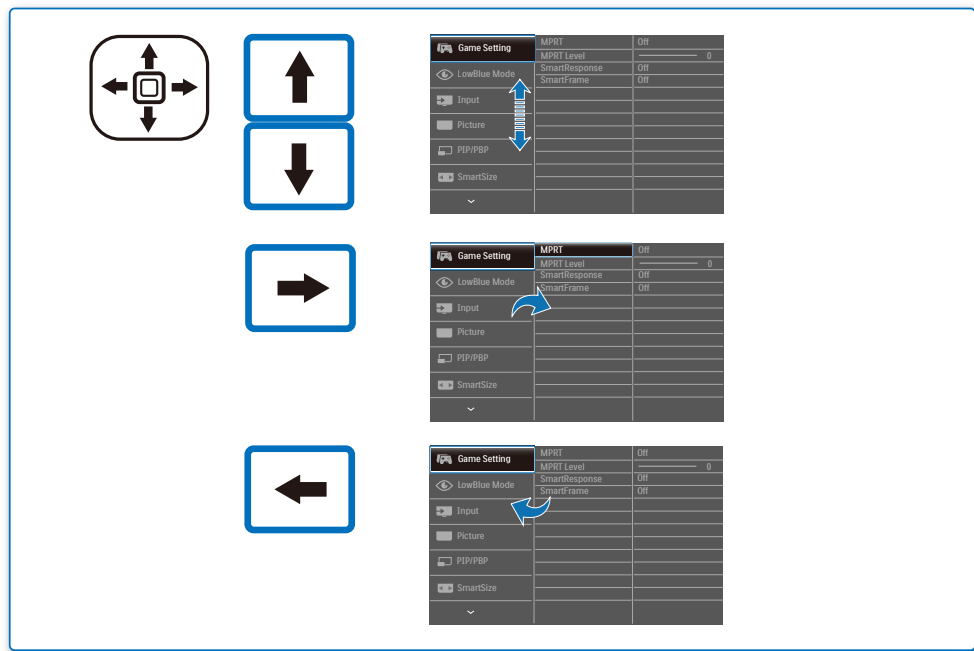

3

4

EN Need help?

Online help: www.philips.com/support
Go to above online help for the latest SmartControl software.

FR Besoin d'Aide ?

ES ¿Necesita ayuda?

DE Benötigen Sie Hilfe?

IT Avete bisogno di aiuto?

BR Precisa ajuda?

KO 도움이 필요하신가요?

온라인 도움말: www.philips.com/support
온라인 도움말의 최신 SmartControl 소프트웨어로 이동하십시오.

SC 需要帮助?

在线帮助: www.philips.com/support
有关最新SmartControl软件, 请转到上面的线上帮助。

UK Потребуйте допомоги!

Підтримка он-лайн: www.philips.com/support
Найновіше ПЗ SmartControl подано вище у "Допомога онлайн".

RU Нужна помощь?

TR Yardıma ihtiyacınız var mı?

Online yardım: www.philips.com/support
En son SmartControl yazılımı için yukarıdaki çevrimiçi yardıma gidin.

HI क्या सहायता की जरूरत है?

ऑनलाइन सहायता: www.philips.com/support
सर्वोच्च SmartControl सॉफ्टवेयर के लिए ऊपर बताए गए ऑनलाइन सहायता पर जाएं।

AR هل تريد المساعدة؟

JP ヘルプが必要ですか?

オンラインヘルプ: www.philips.com/support
最新のSmartControlソフトウェアについては、上記オンラインヘルプにアクセスしてください。

Version: M2343EEQ1T

© 2020 Koninklijke Philips N.V. All rights reserved.

Specifications are subject to change without notice.

www.philips.com

HDMI

HDMI trademark and related patents on technologies belong to their respective owners.

PHILIPS

E Line

343E2

Quick Start

Register your product and get support at www.philips.com/welcome

* Different according to region.
Display design may differ from those illustrated.

1

2

3

		SUB SOURCE POSSIBILITY (x1)				
MultiView		Inputs	HDMI 1	HDMI 2	DisplayPort	USB C
MAIN SOURCE (x1)	HDMI 1	●	●	●	●	●
	HDMI 2	●	●	●	●	●
	DisplayPort	●	●	●	●	●
	USB C	●	●	●	●	●