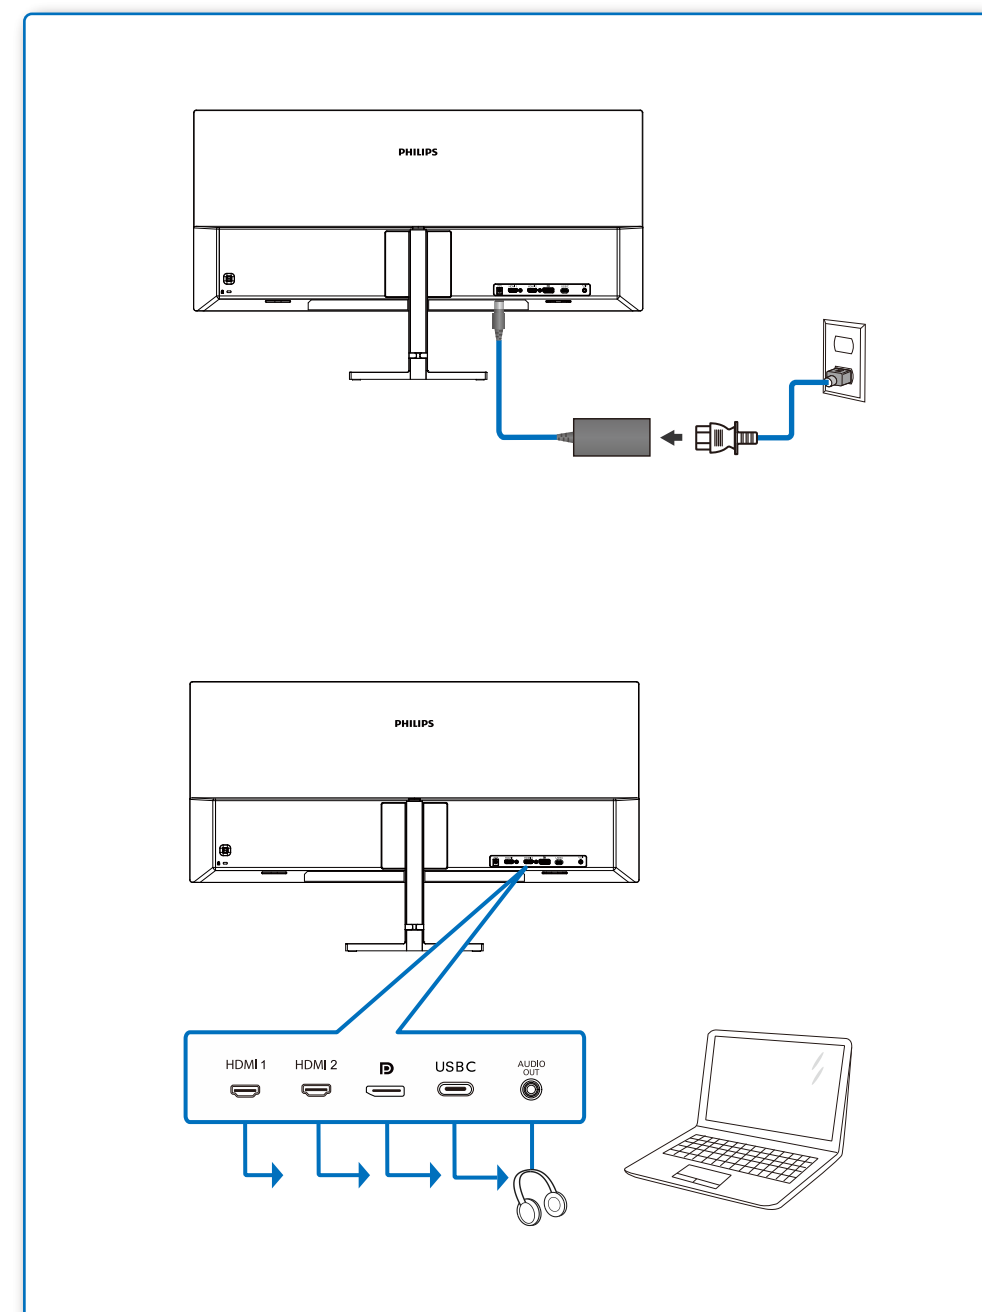

3

4

EN Need help?

Online help: www.philips.com/support
Go to above online help for the latest SmartControl software.

FR Besoin d'Aide ?

ES ¿Necesita ayuda?

DE Benötigen Sie Hilfe?

IT Avete bisogno di aiuto?

BR Precisa ajuda?

KO 도움이 필요하신가요?

온라인 도움말: www.philips.com/support
온라인 도움말의 최신 SmartControl 소프트웨어로 이동하십시오.

SC 需要帮助?

在线帮助: www.philips.com/support
有关最新SmartControl软件, 请转到上面的线上帮助。

UK Потребуйте допомоги!

Підтримка он-лайн: www.philips.com/support
Найновіше ПЗ SmartControl подано вище у "Допомога онлайн".

RU Нужна помощь?

TR Yardıma ihtiyacınız var mı?

Online yardım: www.philips.com/support
En son SmartControl yazılımı için yukarıdaki çevrimiçi yardıma gidin.

HI क्या सहायता की जरूरत है?

ऑनलाइन सहायता: www.philips.com/support
सर्वोच्च SmartControl सॉफ्टवेयर के लिए ऊपर बताए गए ऑनलाइन सहायता पर जाएं।

AR هل تريد المساعدة؟

JP ヘルプが必要ですか?

オンラインヘルプ: www.philips.com/support
最新のSmartControlソフトウェアについては、上記オンラインヘルプにアクセスしてください。

Version: M2343EEQ1T

© 2020 Koninklijke Philips N.V. All rights reserved.

Specifications are subject to change without notice.

www.philips.com

HDMI

HDMI trademark and related patents on technologies belong to their respective owners.

PHILIPS

E Line

343E2

Quick Start

Register your product and get support at www.philips.com/welcome

* Different according to region.
Display design may differ from those illustrated.

1

2

3

		SUB SOURCE POSSIBILITY (x1)				
MultiView		Inputs	HDMI 1	HDMI 2	DisplayPort	USB C
MAIN SOURCE (x1)	HDMI 1	●	●	●	●	●
	HDMI 2	●	●	●	●	●
	DisplayPort	●	●	●	●	●
	USB C	●	●	●	●	●