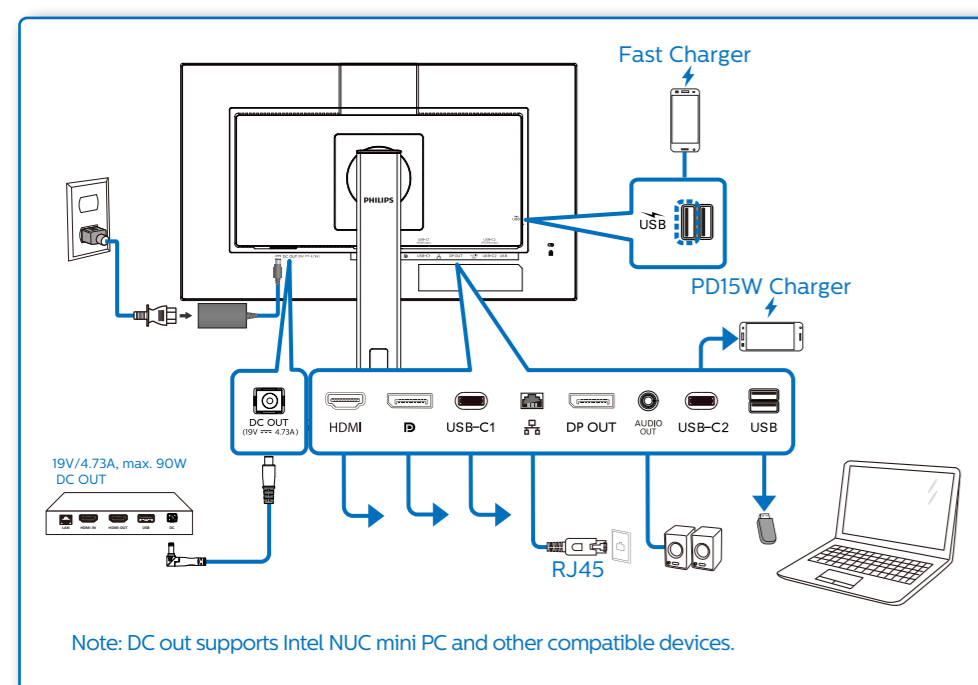

4

EN Need help?

Online help: www.philips.com/support
Go to above online help for the latest SmartControl software.

FR Besoin d'Aide ?

ES ¿Necesita ayuda?

DE Benötigen Sie Hilfe?

Online-Hilfe: www.philips.com/support
Rufen Sie für die aktuellste SmartControl-Software die obige Online-Hilfe auf.

IT Avete bisogno di aiuto?

BR Precisa ajuda?

KO 도움이 필요하십니까?

온라인 도움말: www.philips.com/support
온라인 도움말의 최신 SmartControl 소프트웨어를 이용하십시오.

SC 需要帮助?

在线帮助: www.philips.com/support
有关最新SmartControl软件, 请转到上面的线上帮助。

UK Потреbuje dopomogi?

Підтримка он-лайн: www.philips.com/support
Найновіше ПЗ SmartControl подано вище у "Допомога онлайн".

RU Нужна помощь?

TR Yardıma ihtiyacınız var mı?

Online yardım: www.philips.com/support
En son SmartControl yazılımı için yukarıdaki çevrimiçi yardıma gidin.

HI क्या सहायता की जरूरत है?

ऑनलाइन सहायता: www.philips.com/support
नवीनतम SmartControl सॉफ्टवेयर के लिए ऊपर बताए गए ऑनलाइन सहायता पर जाएं

AR هل تريد المساعدة؟

JP ヘルプが必要ですか?

オンラインヘルプ: www.philips.com/support
最新のSmartControlソフトウェアについては、上記オンラインヘルプにアクセスしてください。

Version: M10243BJQIT

Specifications are subject to change without notice.

HDMI

www.philips.com

243B1UH

Printed in China

H41G785281387C

PHILIPS

B Line

243B1

Quick Start

Register your product and get support at www.philips.com/welcome

*Different according to region
Display design may differ from that illustrated

1

2

USB docking (USB C-C)

USB docking (USB A-C)

Multi-stream transport

3