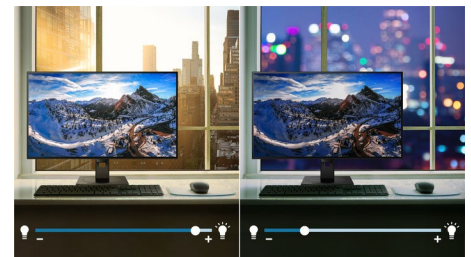

LightSensor

LightSensor uses a smart sensor to adjust the picture brightness depending on the light conditions in the room for the perfect picture with minimal power usage.

USB-C Docking

IPS Wide Viewing Angle

Quad HD

LowBlue Mode

Flicker-free

Windows Hello

PowerSensor

LightSensor

HDMI™
HIGH DEFINITION MULTIMEDIA INTERFACE