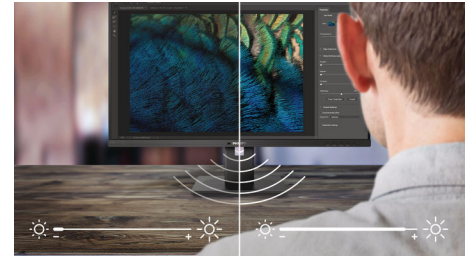

PowerSensor

PowerSensor is a built-in 'people sensor' that transmits and receives harmless infrared signals to determine if the user is present and then automatically reduces monitor brightness when the user steps away from the desk, cutting energy costs by up to 80 percent and prolonging monitor life