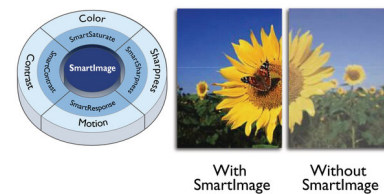

SmartImage

SmartImage is an exclusive leading edge Philips technology that analyses the content displayed on your screen and optimises your display performance. This user-friendly interface allows you to select various modes, like Office, Photo, Movie, Game, Economy etc., to fit the application in use. Based on the selection, SmartImage dynamically optimises the contrast, colour saturation and sharpness of images and videos for ultimate display performance. The Economy mode option offers you major power savings. All in real time at the touch of a single button!