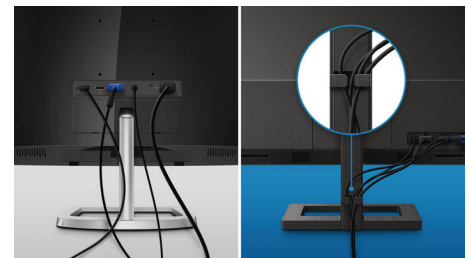

Cable management

Cable management is an intimate design that maintains a tidy workspace by organising the cables and wires required for the operation of a display device.

4-sided
Frameless

Wide Viewing
Angle

AMD
FreeSync

Fast Response
1 ms MPRT

SmartImage™
Game

Flicker-free

LowBlue Mode

EasySelect

HDMI™
HIGH DEFINITION MULTIMEDIA INTERFACE

Full HD
1080p