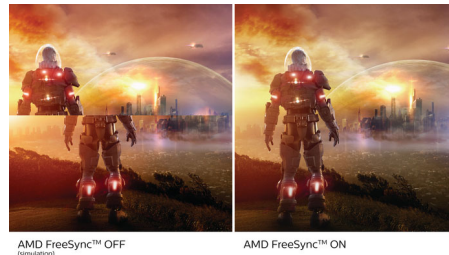

AMD FreeSync™ Premium

Gaming shouldn't be a choice between choppy gameplay or broken frames. AMD FreeSync™ Premium equips serious gamers with a fluid, tear-free gameplay experience at peak performance. There are no compromises, game confidently with a high refresh rate, low framerate compensation, and low latency.