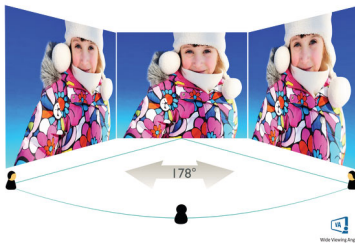

VA display

Philips VA LED display uses an advanced multi-domain vertical alignment technology which gives you super-high static contrast ratios for extra vivid and bright images. While standard office applications are handled with ease, it is especially suitable for photos, web-browsing, movies, gaming, and demanding graphical applications. It's optimized pixel management technology gives you 178/178 degree extra wide viewing angle, resulting in crisp images.

Crystalclear images

These Philips screens deliver Crystalclear, Quad HD 2560x1440 or 2560x1080 pixel images. Utilizing high performance panels with high density pixel count, enabled by high bandwidth sources like Displayport, HDMI, Dual link DVI, these new displays will make your images and graphics come alive. Whether you are demanding professional requiring extremely detailed information for CAD-CAM solutions, using 3D graphic applications or a financial wizard working on huge spreadsheets, Philips displays will give you Crystalclear images.