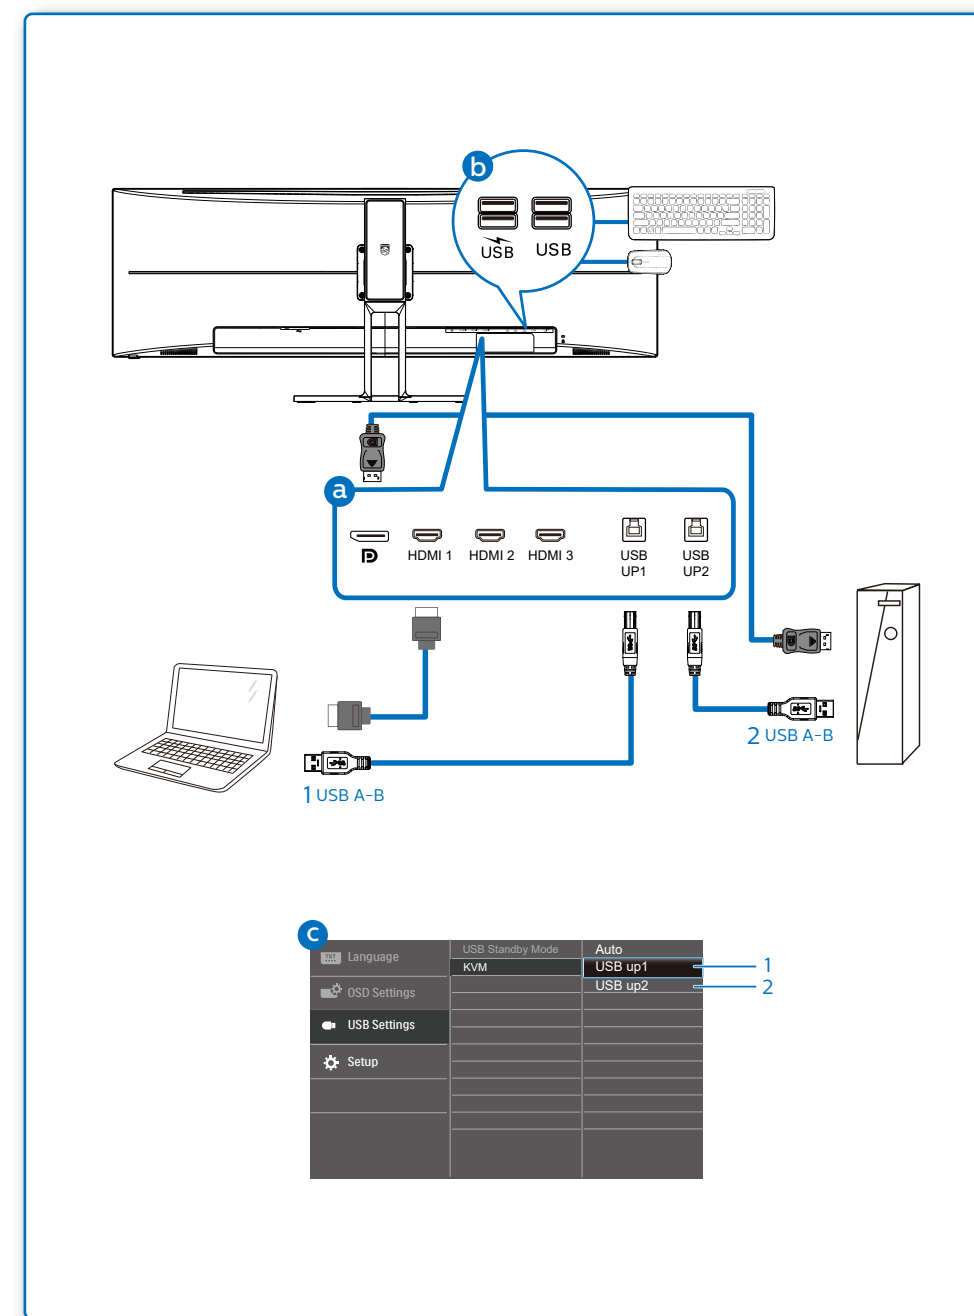

www.philips.com

Energy Labelling
 498P9Z

Printed in China

Q41G49M181328D

PHILIPS
 Brilliance
 498P9

Quick Start

Register your product and get support at www.philips.com/welcome

* Different according to region.
 Display design may differ from those illustrated.

1

2

		SUB SOURCE POSSIBILITY (x1)				
MultiView		Inputs	HDMI 1	HDMI 2	HDMI 3	DisplayPort
MAIN SOURCE (x1)	HDMI 1	•	•	•	•	
	HDMI 2	•	•	•	•	
	HDMI 3	•	•	•	•	
	DisplayPort	•	•	•	•	

3