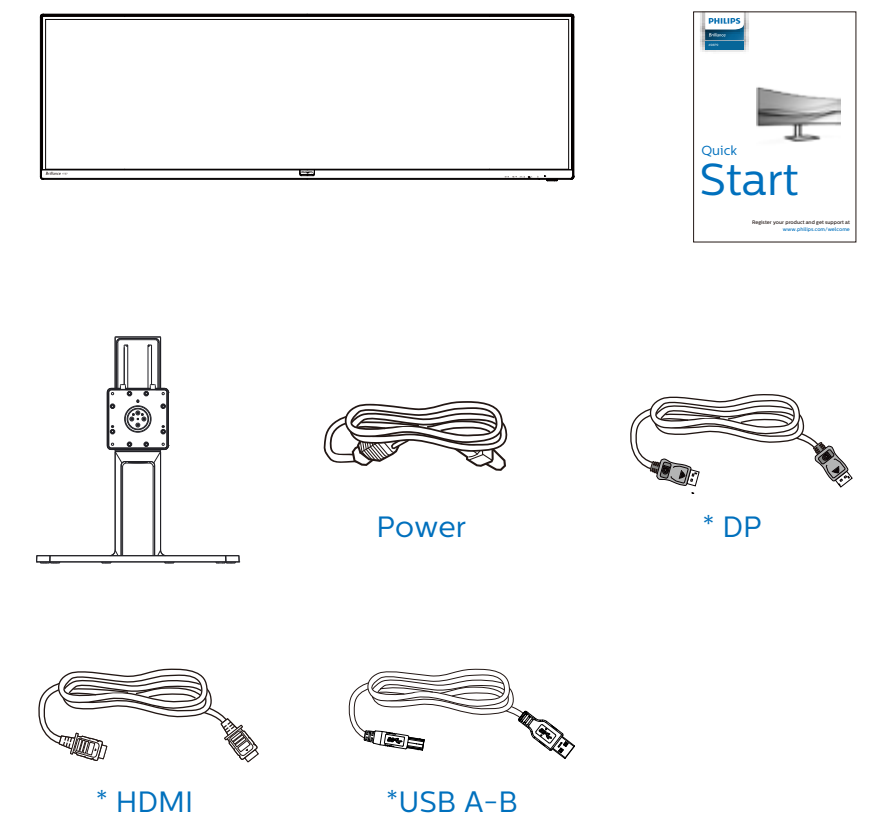

www.philips.com

Energy Labelling
 498P9Z

Printed in China

Q41G49M181328D

PHILIPS
 Brilliance
 498P9

Quick Start

Register your product and get support at www.philips.com/welcome

* Different according to region.
 Display design may differ from those illustrated.

1

2

		SUB SOURCE POSSIBILITY (x1)				
MultiView		Inputs	HDMI 1	HDMI 2	HDMI 3	DisplayPort
MAIN SOURCE (x1)	HDMI 1	•	•	•	•	
	HDMI 2	•	•	•	•	
	HDMI 3	•	•	•	•	
	DisplayPort	•	•	•	•	

3