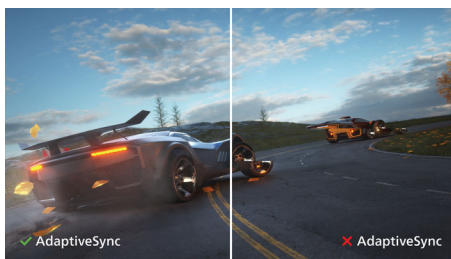

Designed for the way you work

- Built-in KVM switch to easily switch between sources
- Less eye fatigue with Flicker-Free technology
- LowBlue Mode for easy-on-the-eyes productivity
- Tilt, swivel and height-adjust for an ideal viewing position
- 165 Hz refresh rates for ultra-smooth, brilliant images

reddot award 2018
winner

PHILIPS

32:9 SuperWide curved LCD display
P Line 49 (48.8"/124 cm diag.), 5120 x 1440 (Dual QHD)

498P9Z/01

Highlights

32:9 SuperWide

32:9 SuperWide 49" screen with 5120 x 1440 resolution is designed to replace multiscreen setups for a massive wide view. It's like having two 27" 16:9 Quad HD displays side by side. SuperWide monitors offer the screen area of dual monitors without the complicated setup.

1800 r Curved display

Innovative curved display offers less image distortion, a wider field of view, reduced glare and more comfort for your eyes.

Adaptive-Sync technology

Gaming shouldn't be a choice between choppy gameplay or broken frames. Get fluid, artefact-free performance at virtually any frame rate with Adaptive-Sync technology, smooth quick refresh and ultra-fast response time.