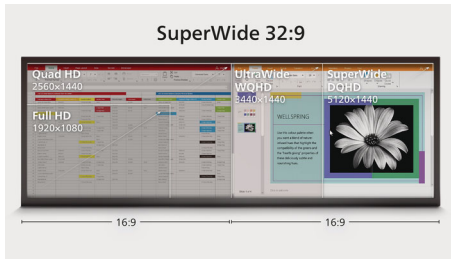

reddot award 2018
winner

PHILIPS

32:9 SuperWide curved LCD display
P Line 49 (48.8"/124 cm diag.), 5120 x 1440 (Dual QHD)

498P9Z/01

Highlights

32:9 SuperWide

32:9 SuperWide 49" screen with 5120 x 1440 resolution is designed to replace multiscreen setups for a massive wide view. It's like having two 27" 16:9 Quad HD displays side by side. SuperWide monitors offer the screen area of dual monitors without the complicated setup.