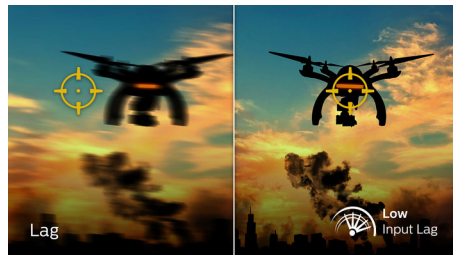

Low Input Lag

Input lag is the amount of time that elapses between performing an action with connected devices and seeing the result on screen. Low input lag reduces the time delay between entering a command from your devices to monitor, greatly improve on playing twitch-sensitive video games, particularly important to whom plays fast-paced, competitive games.

345M2R/75