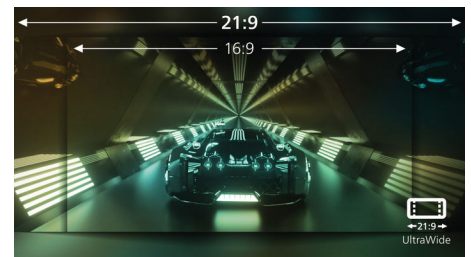

UltraWide CrystalClear images

These Philips screens deliver CrystalClear, UltraWide Quad HD 3440 x 1440 pixel images. Utilizing high performance panels with high-density pixel count, 178/178 wide viewing angles, these new displays will make your images and graphics come alive. The UltraWide 21:9 format enables more productivity with more room for side-by-side comparisons and more viewable spreadsheet columns. Whether you are demanding professional requiring extremely detailed information for CAD-CAM solutions, or a financial wizard working on huge spreadsheets, Philips displays delivers CrystalClear images.

AMD
FreeSync
Premium

144Hz

1ms
Fast Response
1ms MPRT

Low Input Lag

IPS
Wide Viewing
Angle

WQHD

HDR

SmartImage™
Game

Flicker-free

HDMI™
HIGH DEFINITION MULTIMEDIA INTERFACE