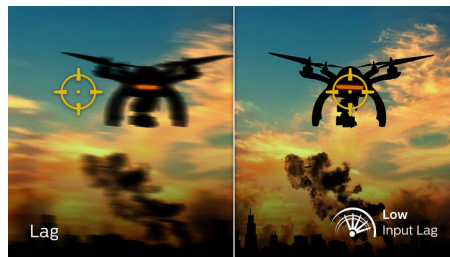

Low Input Lag

Input lag is the amount of time that elapses between performing an action with connected devices and seeing the result on screen. Low input lag reduces the time delay between entering a command from your devices to monitor, greatly improving play on twitch-sensitive video games, particularly important for playing fast-paced, competitive games.