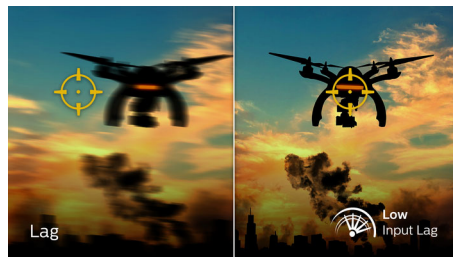

Low Input Lag

Input lag is the amount of time that elapses between performing an action with connected devices and seeing the result on screen. Low input lag reduces the time delay between entering a command from your devices to monitor, greatly improving play on twitch-sensitive video games, particularly important for playing fast-paced, competitive games.