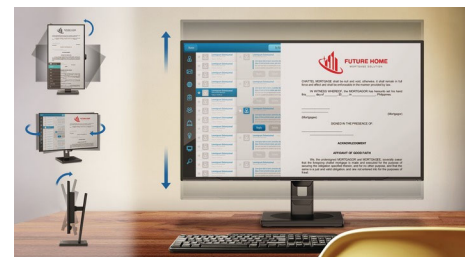

## Low Input Lag

Input lag is the amount of time that elapses between performing an action with connected devices and seeing the result on screen. Low input lag reduces the time delay between entering a command from your devices to monitor, greatly improving play on twitch-sensitive video games, particularly important for playing fast-paced, competitive games.

## SmartImage HDR

Select one of SmartImage HDR modes to best suit your needs. HDR Game: optimised for

playing video games. With brighter white and darker black, the gaming scene is vivid and reveals more details, easily spot enemies hiding in the dark corners and shadows. HDR Movie: ideal for watching HDR movie. Delivers better contrast and brightness for a more realistic and immersive viewing experience. HDR Photo: enhanced red, green and blue for lively visuals. DisplayHDR: VESA DisplayHDR certified\*. Personal: customised settings in picture menu. \*Please refer to specification for HDR grade.

## SmartErgoBase

The SmartErgoBase is a monitor base that delivers ergonomic display comfort and provides cable management. The user-friendly height, swivel, tilt and rotation angle adjustments of the base allow the monitor to be positioned for maximum comfort to help ease the physical strains of a long workday. In addition, cable management reduces cable clutter and keeps the workspace neat and professional.