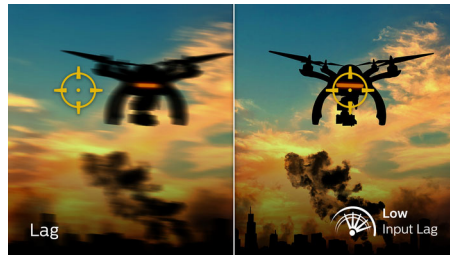

Low Input Lag

Input lag is the amount of time that elapses between performing an action with connected devices and seeing the result on screen. Low input lag reduces the time delay between entering a command from your devices to monitor, greatly improving play on twitch-sensitive video games, particularly important for playing fast-paced, competitive games.