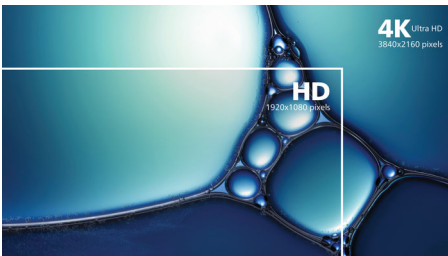

UltraClear 4K UHD Resolution

These Philips displays utilise high-performance panels to deliver UltraClear, 4K UHD (3840 x

2160) resolution images. Whether you are a demanding professional requiring extremely detailed images for CAD solutions, a user of 3D graphics applications or a financial wizard working on huge spreadsheets, Philips displays will make your images and graphics come alive.