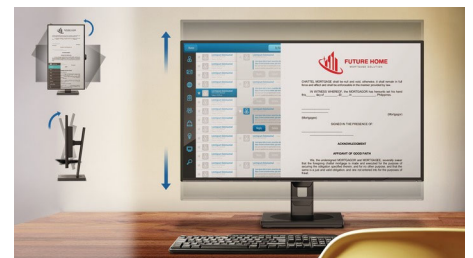

personal customised settings based on different games, ensuring best performance.

LowBlue Mode and Flicker-free

Our LowBlue Mode and Flicker-free technology have been developed to reduce eye strain and fatigue often caused by long hours in front of a monitor.

Built-in stereo speakers

A pair of high-quality stereo speakers built into a display device. They may be visible front firing, or invisible down firing, top firing, rear firing etc. depending on model and design.

Compact Ergo Base

The Compact Ergo Base is a people-friendly Philips monitor base that tilts, pivot and height-adjusts so each user can position the monitor for maximum viewing comfort and efficiency.

USB-C